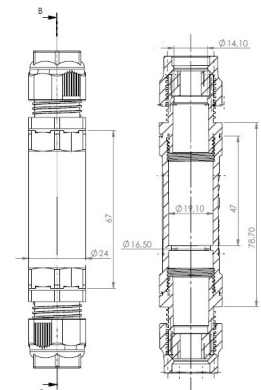

TeeTube

Range: Weatherproof/Waterproof Connectors

Part Number: TTK25BK-SD

Line Drawing
TTK20BK/TTK25BK

DESCRIPTION

Black TeeTube In-line 5 Pole Screw - end barrier contact 8mm to 17mm,
4 mm max conductor size IP68 32A 450V 2 cable entries

WEATHERPROOF/WATERPROOF CONNECTORS FEATURES

- Tough, robust construction with large cable range acceptance
- Straight through, T splitter and Y splitter versions available
- Dual terminal versions available for easy fitting and looping of conductors (2+2 and 3+3 poles)
- Temperature rating of -40°C to $+125^{\circ}\text{C}$

Features may vary by product throughout the range.

Subject to technical modification without notice.

Typographical and other errors do not justify claim for damages.

SPECIFICATION

Colour	Black - RAL 9005
Cable Entries	2
Max Current (A)	32
Max Voltage (V)	450
Number of Poles	5
Max Conductor Size (Sq mm)	4
Minimum Cable Diameter (mm)	8
Maximum Cable Diameter (mm)	17
IP Rating	68
Min Temperature Rating °C	-40
Max Temperature Rating °C	125
Temperature "T" Rating	T85
Body Material	PA66 / TPE
Fixing System	cable
Terminal Type	Screw - end barrier contact