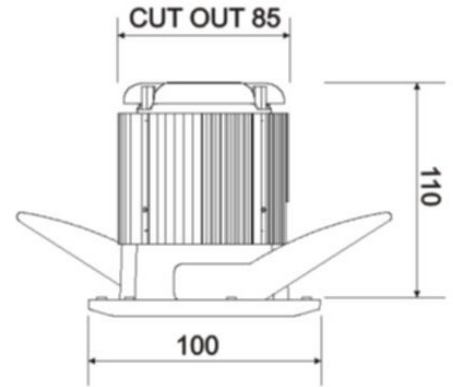

Lamp description

Crisp, white light.
Excellent colour rendering (Ra 80).
Long life reduces maintenance costs.

TECHNICAL SPECIFICATION

Technical Data

Cut out dia. (mm)	85
IP Rating	44
Weight (kgs)	0.77
Input Voltage(V)	240V
Dimming	Not suitable for dimming.