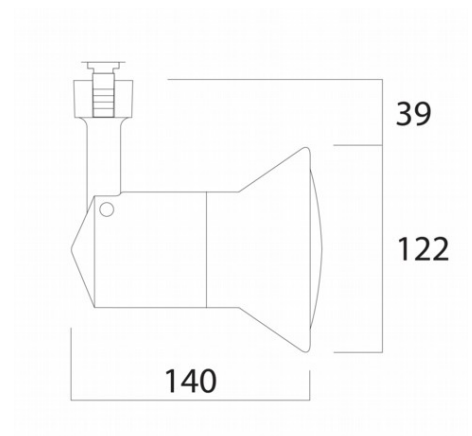

Range Name:	Rocket
Product Type:	Spotlights
Product Code:	T328-WH/S
Body Colour:	White
Mounting:	Track Mounted
Track Adaptor:	S - 1-Circuit Switched Track Adaptor
Pendant Stem Length(mm):	-
Vertical Mount:	-
Environment:	Interior
Size(mm)	140 x 122 x 161
Cut Out(mm):	-
Recessed Depth(mm):	-
Vertical Tilt(°):	90°
Horizontal Rotation(°):	355°
Light Source:	Multi Source
Lamp Type:	E27 PAR30
Lamp Included:	No
Lamp Base:	E27
Lamp Life(Hours):	-
Lumen Output(lm):	-
Colour Temperature(k):	- -
CRI(Ra):	-
Beam Angle(°):	-
Voltage(V):	230VAC
Total System Power(W):	-
Lamp Current(A):	-
Power Factor:	-
Luminaire Efficacy(lm/W):	-
Class:	Class 2
Gear:	-
EAN Code:	5030785042006
Dimmability:	-
Emergency:	-
IP Rating:	IP20
Weight(kg):	0.3kg
Housing Material:	Plastic
Material Finish:	Powder Coated
Guarantee:	5 Year Guarantee

Images, line drawings and measurements illustrated may, in some cases be approximate and for guidance only. Colour finishes will be maintained as accurately as possible but matching cannot be guaranteed.