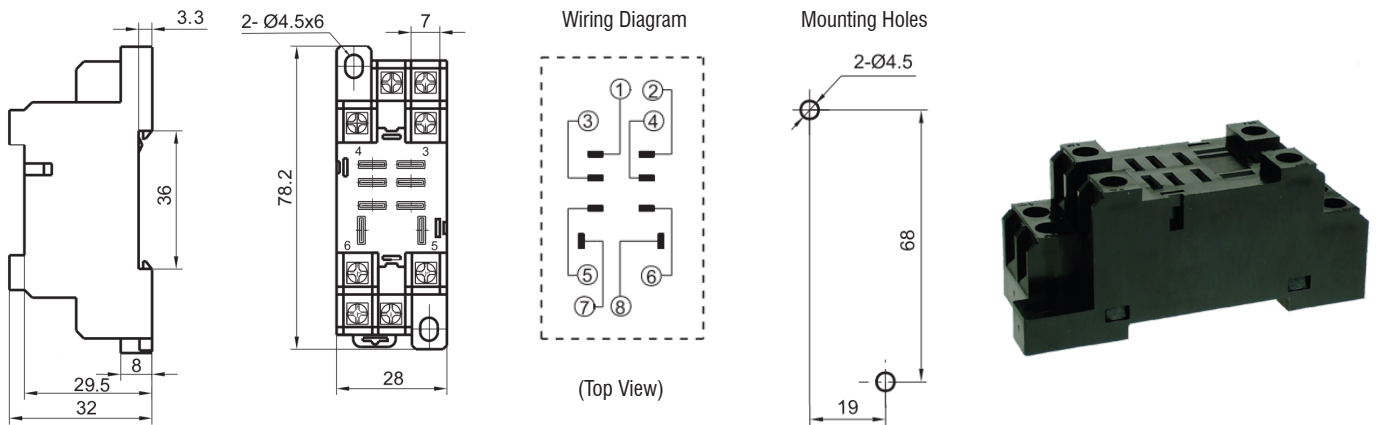

Miniature Intermediate Power Relay QYE

Bases - Dimensions (mm)

Relay	Base	Nominal Voltage (V)	Nominal Current (A)	Ambient Temperature	Dielectric Strength Min.	Screw Torque (Nm)	Wire Strip Length (mm)
QYE	SRHE2-C	300V	10A	-25°C to +85°C	2500VAC	0.5Nm	7mm
QYE	SRPE2-0	300V	10A	-25°C to +85°C	1500VAC	n/a	n/a

SRHE2-C

SRPE2-0

SRC-CLIP