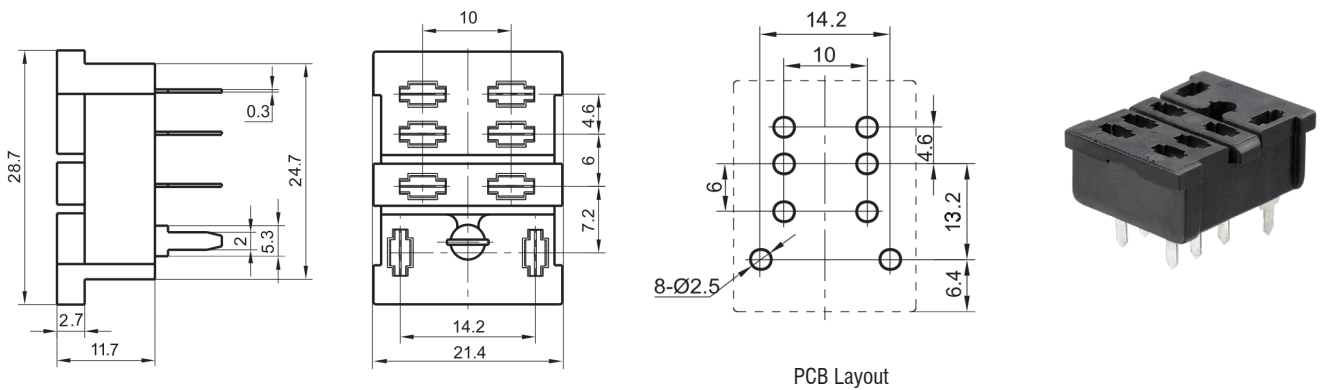

Miniature Intermediate Power Relay QYE

Bases - Dimensions (mm)

Relay	Base	Nominal Voltage (V)	Nominal Current (A)	Ambient Temperature	Dielectric Strength Min.	Screw Torque (Nm)	Wire Strip Length (mm)
QYE	SRHE2-C	300V	10A	-25°C to +85°C	2500VAC	0.5Nm	7mm
QYE	SRPE2-0	300V	10A	-25°C to +85°C	1500VAC	n/a	n/a

SRHE2-C

SRPE2-0

SRC-CLIP