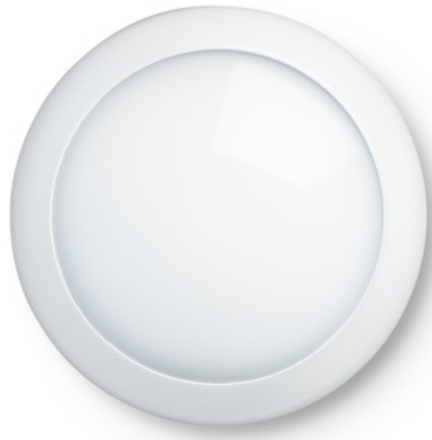

JCC Lighting LTD Innovation Centre, Beeding Close, Southern Cross Trading Estate, Bognor Regis, West Sussex PO22 9TS
Sales: 01243 838999 (8am to 5pm Monday to Friday) Fax: 01243 838998 | sales@jcc.co.uk | www.jcc.co.uk
Company Registration Number: 03044848 | VAT Number: 918544112

This document is uncontrolled if printed, all information is subject to change

Version 24 [20 Aug 2020]