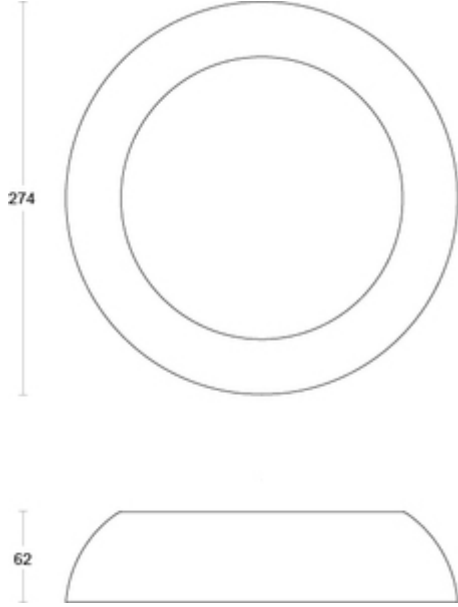

Standards & Approvals

CE Marked

Date code/Purchase order No.

Certificate Of Conformity

Accredited Members

Yes

Yes

Yes, available on request

LIA, ISO9001:2015, ISO14001:2015