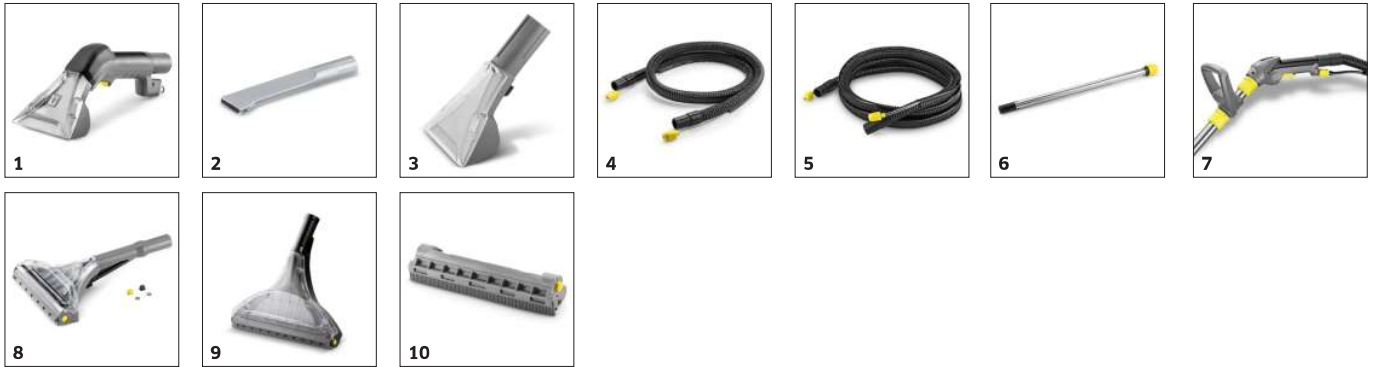

EQUIPMENT FOR PUZZI 8/1 C 1.100-243.0

	Order no.	Description		
SPRAY EXTRACTION CLEANERS				
Hand tools				
Nozzle packaged Puzzi	1	4.130-063.0	☒	
Crevice tool	2	4.130-010.0	Crevice nozzle for spray extraction machines.	☐
Upholstery nozzle	3	4.130-001.0	Upholstery nozzle, 110 mm.	☐
Spray-extraction hoses				
Spray/suction hose, 2,5 m	4	6.394-826.0	Standard spray/suction hose.	☒
Spray/suction hose, 4 m	5	6.394-375.0	Optional spray/suction hose, 4 m.	☐
Other				
Extension tube	6	4.025-004.0	Extension tube, individual.	☐
D-handle	7	4.321-001.0	D-handle, individual, for extension tube 4.025-004.0.	☐
Floor tools				
Flexible floor nozzle, 240 mm, individual	8	4.130-008.0	Floor nozzle (240 mm), individual. Transparent glass for checking the vacuumed dirty water. Flexible squeegee. Included in kit 4.130-007.0.	☐
Flexible floor nozzle, 350 mm, individual	9	4.130-009.0	Floor nozzle (350 mm), individual. Transparent view for checking the vacuumed dirty water. Flexible squeegees. Included in kit 4.130011.0.	☐
Hard surface adapters				
Hard floor rubber adapter, small 240 mm	10	4.762-014.0	Hard surface adapter for floor nozzle, 240 mm.	☐

■ Included in delivery. □ Available accessories.