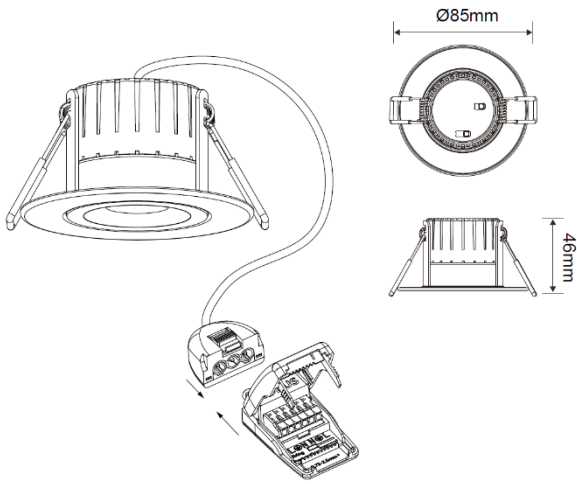

- RULFXTRIM-04   ULTIMUM+ trim, Polished Chrome
- RULFXTRIM-13   ULTIMUM+ trim, Matte Black
- RLA250DTG-01   LOADPRO 250W LED Grid Dimmer
- R1001G2W   100W LED Wall Plate Dimmer

Time Off Delay:	NA
Illuminance Switching Range:	NA
Sensitivity Range (%):	NA
Mounting Height (max):	NA
Detection Zone Diameter (max):	NA