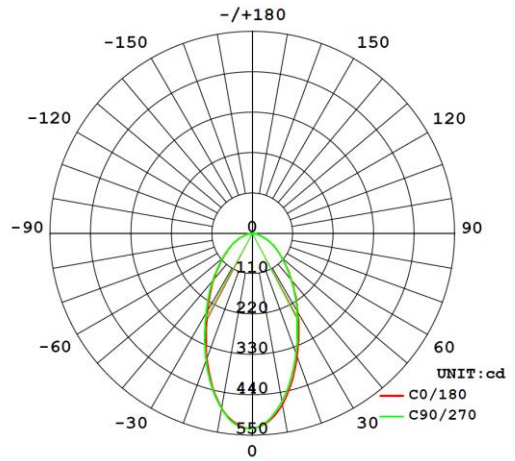

Diagram for RULFX-01 in 6W, 4000K. Other diagrams available on request