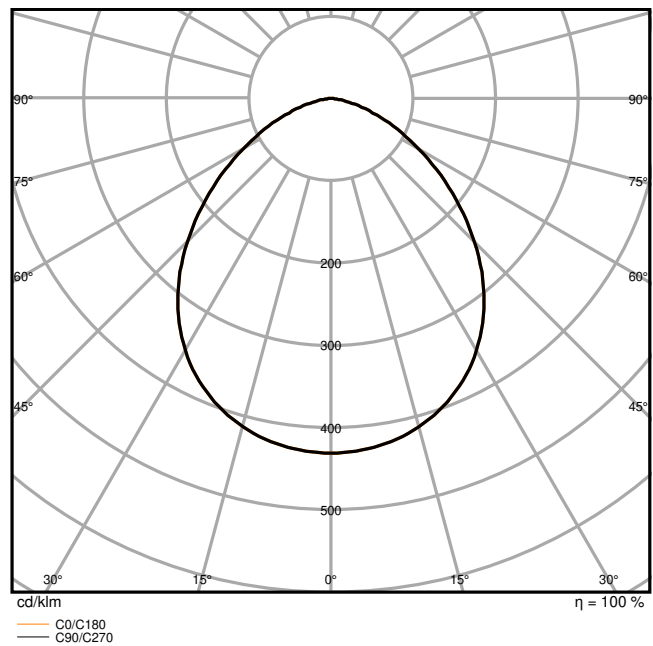

Product features

- High luminous efficacy: up to 145 lm/W
- Type of protection: IP66
- Pre-installed, flexible 1 m cable (H05RN-F), wrapped 3 x 1.0 mm² single wires
- Reflector-based, symmetric light distribution with 100° x 100° beam angle
- Mounting bracket with 30° angle and wide rotation area

Photometrical data

Luminous flux	2400 lm / 1600 lm
Luminous efficacy	145 lm/W
Color temperature	4000 K
Light color (designation)	Cool White
Color rendering index Ra	80
Standard deviation of color matching	5 sdc _m
Stroboscope effect metric (SVM)	≤0.9
Photobiological safety group acc. to EN62778	RG1
Photobiological safety group acc. to EN62471	RG1
Beam angle	100 ° x 100 °

FL 20 P 17W 2K4LM 840 PS SY100 BK

FL 20 P 17W 2K4LM 840 PS SY100 BK

Dimensions & Weight

Length	157.00 mm
Width	38.00 mm
Height	141.00 mm
Product weight	526.00 g
Cable length	1000 mm

FL 20 P SY100

Materials & Colors