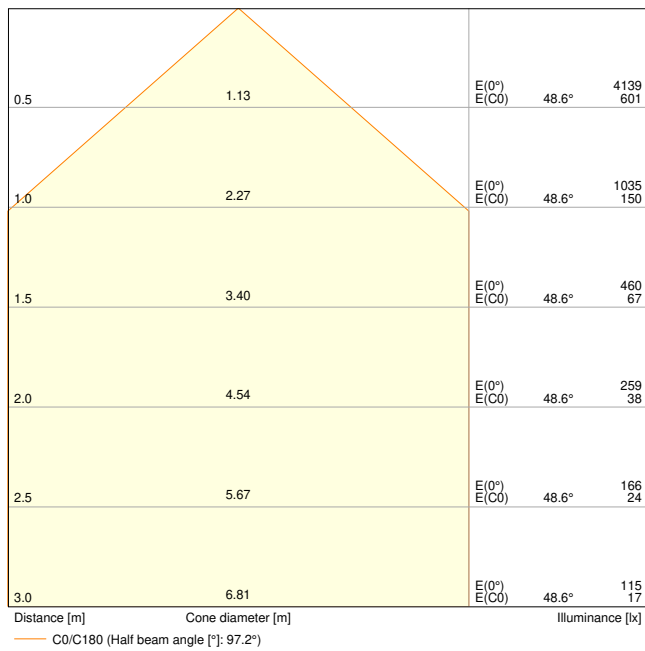

PRODUCT DATASHEET

FL 20 P 17W 2K4LM 840 PS SY100 BK

FLOODLIGHT 20 | Versatile floodlight with up to 2400 lm light output

PERFOR-
MANCE
CLASS

Areas of application

- Replacement for floodlights with halogen lamps
- Outdoor use (IP66)
- D-sign according to EN 60598-2-24 for fire-risk commercial unit, e.g. by accumulation of dust
- Public areas
- Building facades
- Construction areas
- Parking
- Gardens and balconies

Product features

- High luminous efficacy: up to 145 lm/W
- Type of protection: IP66
- Pre-installed, flexible 1 m cable (H05RN-F), wrapped 3 x 1.0 mm² single wires
- Reflector-based, symmetric light distribution with 100° x 100° beam angle
- Mounting bracket with 30° angle and wide rotation area

Photometrical data

Luminous flux	2400 lm / 1600 lm
Luminous efficacy	145 lm/W
Color temperature	4000 K
Light color (designation)	Cool White
Color rendering index Ra	80
Standard deviation of color matching	5 sdc _m
Stroboscope effect metric (SVM)	≤0.9
Photobiological safety group acc. to EN62778	RG1
Photobiological safety group acc. to EN62471	RG1
Beam angle	100 ° x 100 °

FL 20 P 17W 2K4LM 840 PS SY100 BK

FL 20 P 17W 2K4LM 840 PS SY100 BK

Dimensions & Weight

Length	157.00 mm
Width	38.00 mm
Height	141.00 mm
Product weight	526.00 g
Cable length	1000 mm

FL 20 P SY100

Materials & Colors