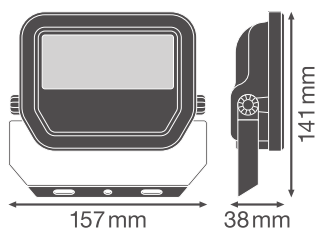

Product features

- High luminous efficacy: up to 145 lm/W
- Type of protection: IP66
- Pre-installed, flexible 1 m cable (H05RN-F), wrapped 3 x 1.0 mm² single wires
- Reflector-based, symmetric light distribution with 100° x 100° beam angle
- Mounting bracket with 30° angle and wide rotation area

Photometrical data

Luminous flux	2400 lm / 1600 lm
Luminous efficacy	145 lm/W
Color temperature	4000 K
Light color (designation)	Cool White
Color rendering index Ra	80
Standard deviation of color matching	5 sdc _m
Stroboscope effect metric (SVM)	≤0.9
Photobiological safety group acc. to EN62778	RG1
Photobiological safety group acc. to EN62471	RG1
Beam angle	100 ° x 100 °

FL 20 P 17W 2K4LM 840 PS SY100 BK

FL 20 P 17W 2K4LM 840 PS SY100 BK

Dimensions & Weight

Length	157.00 mm
Width	38.00 mm
Height	141.00 mm
Product weight	526.00 g
Cable length	1000 mm

FL 20 P SY100

Materials & Colors