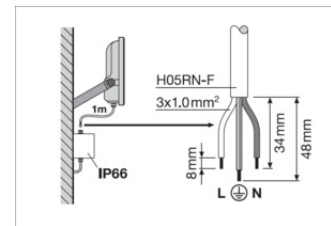

LOGISTICAL DATA

Product code	Packaging unit (Pieces/Unit)	Dimensions (length x width x height)	Gross weight	Volume
4099854305825	Folding box 1	64 mm x 162 mm x 150 mm	585.00 g	1.56 dm³
4099854305832	Shipping box 12	402 mm x 338 mm x 175 mm	7604.00 g	23.78 dm³

The mentioned product code describes the smallest quantity unit which can be ordered. One shipping unit can contain one or more single products. When placing an order, for the quantity please enter single or multiples of a shipping unit.

ADDITIONAL CATALOG INFORMATION

230 Vac					
A	B	C	Lighting	C10A	C15A
8W	50	45	3x3	70	125
17W	70	58	3x3	81	131
41W	108	78	3x3	40	64

References / Links

- For Guarantee see www.ledvance.com/guarantee

DISCLAIMER

Subject to change without notice. Errors and omission excepted. Always make sure to use the most recent release.