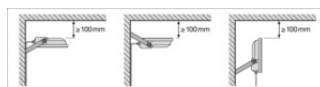

LOGISTICAL DATA

Product code	Packaging unit (Pieces/Unit)	Dimensions (length x width x height)	Gross weight	Volume
4099854305825	Folding box 1	64 mm x 162 mm x 150 mm	585.00 g	1.56 dm³
4099854305832	Shipping box 12	402 mm x 338 mm x 175 mm	7604.00 g	23.78 dm³

The mentioned product code describes the smallest quantity unit which can be ordered. One shipping unit can contain one or more single products. When placing an order, for the quantity please enter single or multiples of a shipping unit.

ADDITIONAL CATALOG INFORMATION

230 Vac					
A	B	C	Lighting	C10A	C15A
8W	50	45	3x3	70	125
17W	70	58	3x3	81	131
41W	108	78	3x3	40	64

References / Links

- For Guarantee see www.ledvance.com/guarantee

DISCLAIMER

Subject to change without notice. Errors and omission excepted. Always make sure to use the most recent release.