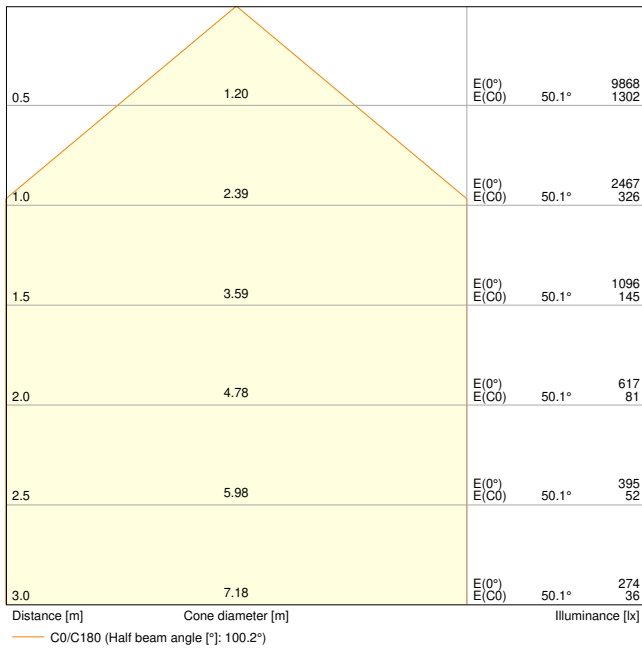

Product features

- High luminous efficacy: up to 145 lm/W
- Type of protection: IP66
- Pre-installed, flexible 1 m cable (H05RN-F), wrapped 3 x 1.0 mm² single wires
- Reflector-based, symmetric light distribution with 100° x 100° beam angle
- Mounting bracket with 30° angle and wide rotation area

Photometrical data

Luminous flux	6000 lm / 4000 lm
Luminous efficacy	145 lm/W
Color temperature	4000 K
Light color (designation)	Cool White
Color rendering index Ra	80
Standard deviation of color matching	5 sdc _m
Stroboscope effect metric (SVM)	≤0.9
Photobiological safety group acc. to EN62778	RG1
Photobiological safety group acc. to EN62471	RG1
Beam angle	100 ° x 100 °

FL 50 P 41W 6KLM 840 PS SY100 BK

FL 50 P 41W 6KLM 840 PS SY100 BK

Dimensions & Weight

Length	201.00 mm
Width	43.00 mm
Height	179.00 mm
Product weight	830.00 g
Cable length	1000 mm

FL 50 P SY100

Materials & Colors