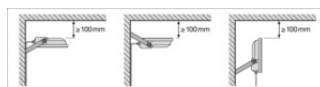

LOGISTICAL DATA

Product code	Packaging unit (Pieces/Unit)	Dimensions (length x width x height)	Gross weight	Volume
4099854305962	Folding box 1	69 mm x 206 mm x 180 mm	911.00 g	2.56 dm³
4099854305979	Shipping box 8	426 mm x 292 mm x 205 mm	7841.00 g	25.50 dm³

The mentioned product code describes the smallest quantity unit which can be ordered. One shipping unit can contain one or more single products. When placing an order, for the quantity please enter single or multiples of a shipping unit.

ADDITIONAL CATALOG INFORMATION

230 Vac					
A	B	C	Icon	Area [dm²]	Power [W]
8W	50	5.5	2x MA	0.012 m²	70
17W	70	5.5	2x MA	0.016 m²	81
41W	106	7.8	2x MA	0.025 m²	40

References / Links

- For Guarantee see www.ledvance.com/guarantee

DISCLAIMER

Subject to change without notice. Errors and omission excepted. Always make sure to use the most recent release.