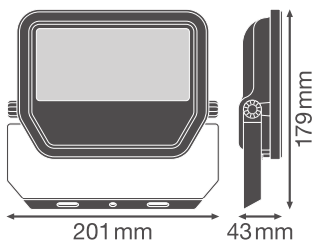

Product features

- High luminous efficacy: up to 145 lm/W
- Type of protection: IP66
- Pre-installed, flexible 1 m cable (H05RN-F), wrapped 3 x 1.0 mm² single wires
- Reflector-based, symmetric light distribution with 100° x 100° beam angle
- Mounting bracket with 30° angle and wide rotation area

Photometrical data

Luminous flux	6000 lm / 4000 lm
Luminous efficacy	145 lm/W
Color temperature	4000 K
Light color (designation)	Cool White
Color rendering index Ra	80
Standard deviation of color matching	5 sdc _m
Stroboscope effect metric (SVM)	≤0.9
Photobiological safety group acc. to EN62778	RG1
Photobiological safety group acc. to EN62471	RG1
Beam angle	100 ° x 100 °

FL 50 P 41W 6KLM 840 PS SY100 BK

FL 50 P 41W 6KLM 840 PS SY100 BK

Dimensions & Weight

Length	201.00 mm
Width	43.00 mm
Height	179.00 mm
Product weight	830.00 g
Cable length	1000 mm

FL 50 P SY100

Materials & Colors