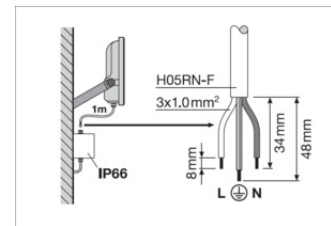

LOGISTICAL DATA

Product code	Packaging unit (Pieces/Unit)	Dimensions (length x width x height)	Gross weight	Volume
4099854305962	Folding box 1	69 mm x 206 mm x 180 mm	911.00 g	2.56 dm³
4099854305979	Shipping box 8	426 mm x 292 mm x 205 mm	7841.00 g	25.50 dm³

The mentioned product code describes the smallest quantity unit which can be ordered. One shipping unit can contain one or more single products. When placing an order, for the quantity please enter single or multiples of a shipping unit.

ADDITIONAL CATALOG INFORMATION

230 Vac					
A	B	C	Icon	Area [dm²]	Power [W]
8W	50	5.5	2x MA	0.012 m²	70
17W	70	5.5	2x MA	0.016 m²	81
41W	106	7.8	2x MA	0.025 m²	40

References / Links

- For Guarantee see www.ledvance.com/guarantee

DISCLAIMER

Subject to change without notice. Errors and omission excepted. Always make sure to use the most recent release.