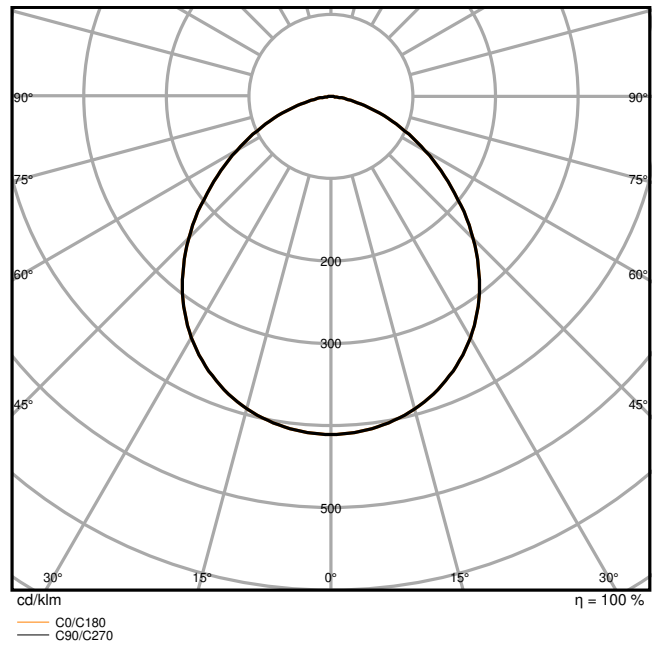

FL 50 P 41W 6KLM 840 PS SY100 BK