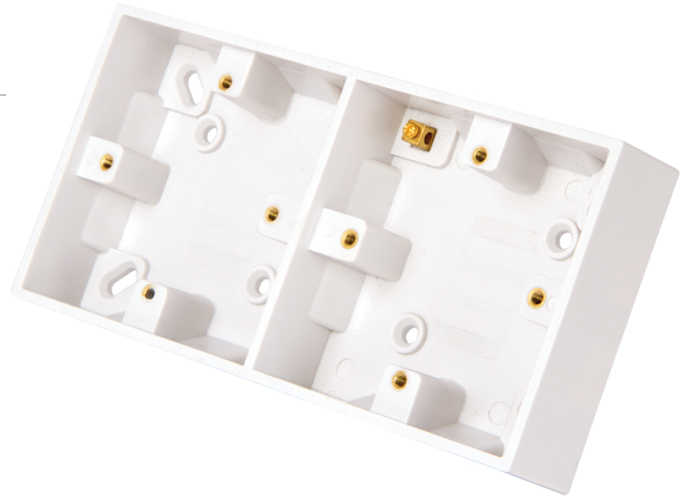

Product Code:

2010-077

Product Range:

Pattress Boxes, Square, Wiring Accessories

Issue Date:

05/12/2023

Description:

2 Gang 25mm Dual Pattress Box White

Features:

- Knock outs on all sides and base
- Fitted cable clamp accommodates 4 to 16mm? cables
- Suitable for 1 gang accessories

Technical:

Height	86 mm
Width	172 mm
Depth	25 mm
Colour	White
Compliance	CE Compliant 93/68/EEC
Fixing centres	60.3 mm
Guarantee	25 Years
Material	Thermoset Urea
Mounting	Surface
Packaging type	Each
Pack quantity	1
Standards	BS 5733
Earth terminal	Yes
Product range	M2 square