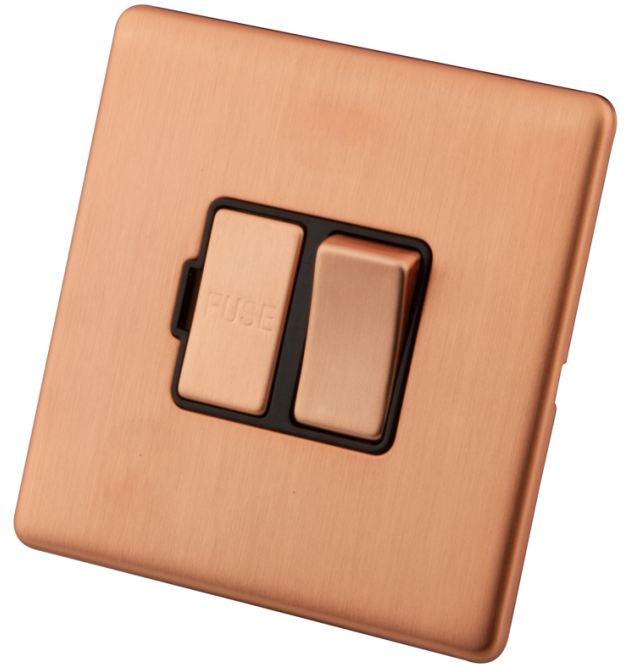

**Product Code:**

6602-044

**Product Range:**Connection Units,Copper,Decorative  
Screwless,Wiring Accessories**Issue Date:**

16/11/2023

**Description:**13A Switched Fused Spur Black Insert Copper  
Screwless**Features:**

- Screwless face plate
- Modern 4.5mm slim profile
- Simple clip on face plate
- Matching copper switch
- Protective lacquer coating

**Technical:**

<b>Height</b>	86 mm
<b>Width</b>	86 mm
<b>Current rating</b>	13A
<b>Cable outlet</b>	No
<b>Compliance</b>	CE Compliant 93/68/EEC
<b>Finish</b>	Copper
<b>Fixing centres</b>	60.3 mm
<b>Frequency</b>	50/60 Hz
<b>Guarantee</b>	25 Years
<b>Fuse fitted</b>	Yes
<b>Insert colours</b>	Black
<b>Material</b>	Stainless Steel
<b>Mounting</b>	Wall
<b>Mounting depth</b>	25 mm
<b>Neon</b>	No
<b>Number of gangs</b>	1
<b>Packaging type</b>	Each
<b>Pack quantity</b>	1
<b>Standards</b>	BS 1363
<b>Switched or unswitched</b>	Switched
<b>Voltage rating</b>	230 V
<b>Product range</b>	Connection Units