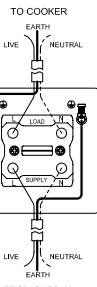

1 WAY SWITCH

2 WAY SWITCH

INTERMEDIATE SWITCH

13A 1 GANG SWITCHED SOCKET

13A 2 GANG SWITCHED SOCKET

5A 1 GANG SWITCHED SOCKET

13A 1 GANG SOCKET WITH USB OUTLET

13A 2 GANG SOCKET WITH USB OUTLET

FUSE CONNECTION UNIT

SWITCHED FUSE CONNECTION UNIT

20A SWITCH

45A SWITCH

COOKER CONTROL UNIT

DIMMER SWITCH/ FAN CONTROLLER

TV SOCKET

BT SOCKET