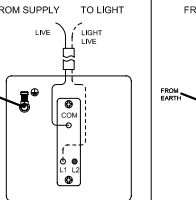

1 WAY SWITCH