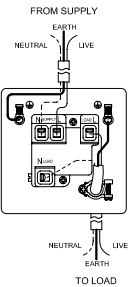

1 WAY SWITCH

2 WAY SWITCH

INTERMEDIATE SWITCH

13A 1 GANG SWITCHED SOCKET

13A 2 GANG SWITCHED SOCKET

5A 1 GANG SWITCHED SOCKET

13A 1 GANG SOCKET WITH USB OUTLET

13A 2 GANG SOCKET WITH USB OUTLET

FUSE CONNECTION UNIT

SWITCHED FUSE CONNECTION UNIT

20A SWITCH

45A SWITCH

COOKER CONTROL UNIT

DIMMER SWITCH/ FAN CONTROLLER

TV SOCKET

BT SOCKET