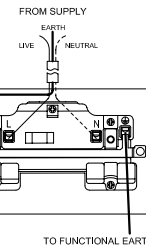

1 WAY SWITCH

2 WAY SWITCH

INTERMEDIATE SWITCH

13A 1 GANG SWITCHED SOCKET

13A 2 GANG SWITCHED SOCKET

5A 1 GANG SWITCHED SOCKET

13A 1 GANG SOCKET WITH USB OUTLET

13A 2 GANG SOCKET WITH USB OUTLET

FUSE CONNECTION UNIT

SWITCHED FUSE CONNECTION UNIT

20A SWITCH

45A SWITCH

COOKER CONTROL UNIT

DIMMER SWITCH/ FAN CONTROLLER

TV SOCKET

BT SOCKET