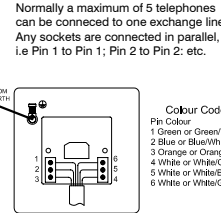

- 5) Connect accessory with reference to diagrams shown for each accessory.
- 6) Check all connections thoroughly.
- 7) Fix interior mechanism to the wall box by using the two screws provided taking care not to trap any of the cables.
- 8) If wall decorations are complete then clip on decorative face plate. If decoration is still to be done then store face plate until completion.
- 9) Switch on mains supply at the consumer unit and check operation of accessory.

1 WAY SWITCH

2 WAY SWITCH

INTERMEDIATE SWITCH

13A 1 GANG SWITCHED SOCKET

13A 2 GANG SWITCHED SOCKET

5A 1 GANG SWITCHED SOCKET

13A 1 GANG SOCKET WITH USB OUTLET

13A 2 GANG SOCKET WITH USB OUTLET

FUSE CONNECTION UNIT

SWITCHED FUSE CONNECTION UNIT

20A SWITCH

45A SWITCH

COOKER CONTROL UNIT

DIMMER SWITCH/ FAN CONTROLLER

TV SOCKET

BT SOCKET

Normally a maximum of 5 telephones can be connected to one exchange line. Any sockets are connected in parallel, i.e Pin 1 to Pin 1; Pin 2 to Pin 2: etc.

Colour Code

Pin Colour

1 Green or Green/White

2 Blue or Blue/White