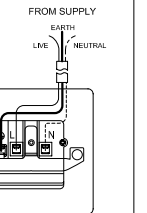

1 WAY SWITCH

2 WAY SWITCH

INTERMEDIATE SWITCH

13A 1 GANG SWITCHED SOCKET

13A 2 GANG SWITCHED SOCKET

5A 1 GANG SWITCHED SOCKET

13A 1 GANG SOCKET WITH USB OUTLET

13A 2 GANG SOCKET WITH USB OUTLET

FUSE CONNECTION UNIT

SWITCHED FUSE CONNECTION UNIT

20A SWITCH

45A SWITCH

COOKER CONTROL UNIT

DIMMER SWITCH/ FAN CONTROLLER

TV SOCKET

BT SOCKET