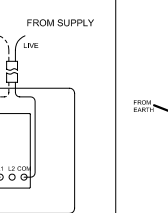

FUSE CONNECTION UNIT

SWITCHED FUSE CONNECTION UNIT

20A SWITCH

45A SWITCH

COOKER CONTROL UNIT

DIMMER SWITCH/ FAN CONTROLLER

TV SOCKET

BT SOCKET