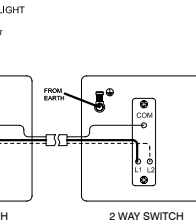

2 WAY SWITCH