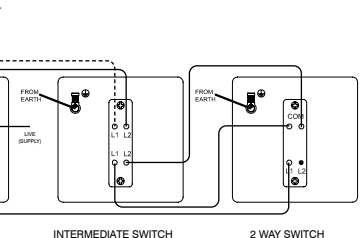

- 5) Connect accessory with reference to diagrams shown for each accessory.
- 6) Check all connections thoroughly.
- 7) Fix interior mechanism to the wall box by using the two screws provided taking care not to trap any of the cables.
- 8) If wall decorations are complete then clip on decorative face plate. If decoration is still to be done then store face plate until completion.
- 9) Switch on mains supply at the consumer unit and check operation of accessory.

DISCLAIMER

This accessory must be installed in accordance with these fitting instructions. It should be fixed in the approved and conventional way to a solid or stud partition wall. Wallpaper/wallpaper paste of any sort should not continue beneath the plate towards the working parts of the accessory. It should not be used in areas of high humidity (bathrooms etc.) nor within reach of a water source. The accessory should be connected to a mains supply of the appropriate voltage (indicated on the product.) Care should be taken not to overload the accessory (maximum wattage indicated on the product/packaging.) If you are unsure consult a skilled person (electrically) before fitting. No liability can be accepted if the product is installed or used in any other way.

1 WAY SWITCH

2 WAY SWITCH

INTERMEDIATE SWITCH

13A 1 GANG SWITCHED SOCKET

13A 2 GANG SWITCHED SOCKET

5A 1 GANG SWITCHED SOCKET

13A 1 GANG SOCKET WITH USB OUTLET

13A 2 GANG SOCKET WITH USB OUTLET