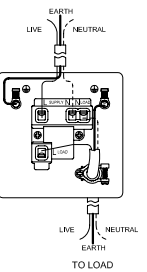

1 WAY SWITCH

2 WAY SWITCH

INTERMEDIATE SWITCH

13A 1 GANG SWITCHED SOCKET

13A 2 GANG SWITCHED SOCKET

5A 1 GANG SWITCHED SOCKET

13A 1 GANG SOCKET WITH USB OUTLET

13A 2 GANG SOCKET WITH USB OUTLET

FUSE CONNECTION UNIT

SWITCHED FUSE CONNECTION UNIT

20A SWITCH

45A SWITCH

COOKER CONTROL UNIT

DIMMER SWITCH/ FAN CONTROLLER

TV SOCKET

BT SOCKET