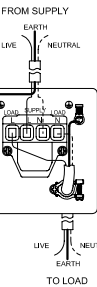

1 WAY SWITCH

2 WAY SWITCH

INTERMEDIATE SWITCH

13A 1 GANG SWITCHED SOCKET

13A 2 GANG SWITCHED SOCKET

5A 1 GANG SWITCHED SOCKET

13A 1 GANG SOCKET WITH USB OUTLET

13A 2 GANG SOCKET WITH USB OUTLET

FUSE CONNECTION UNIT

SWITCHED FUSE CONNECTION UNIT

20A SWITCH

45A SWITCH

COOKER CONTROL UNIT

DIMMER SWITCH/ FAN CONTROLLER

TV SOCKET

BT SOCKET