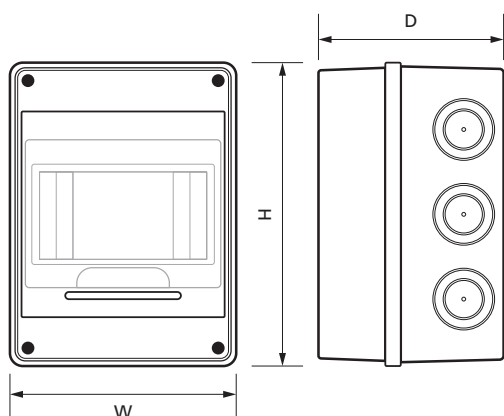

### Technical Features:

- Snap closing tinted window
- Metal DIN rail
- Sealable
- 3 to 5 modules
- 8W dispersible power

## Product Specification

IP Rating	IP65
Weight	0.309kg
Mounting	Surface
Cable Entry	Knockout Entry - M20.5 / M29 x 10
Colour	Black
Material	ABS/PC
Compliance	UKCA, CE
Guarantee	1 Year
Standards	EN 60670-22:2006
Depth	92mm
Height	158mm
Width	118mm