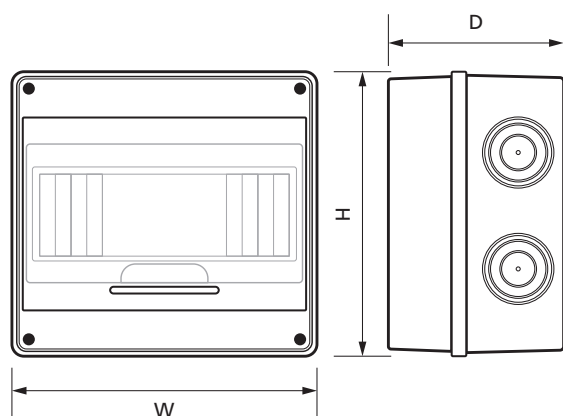

4 to 8 Module Plastic Enclosure Tinted Window IP65

Product Ref: **92.08 BLACK**

Technical Features:

- Snap closing tinted window
- Metal DIN rail
- Sealable
- 4 to 8 modules
- 11W dispersible power

Product Specification

IP Rating	IP65
Weight	0.470kg
Mounting	Surface
Cable Entry	Knockout Entry - M20.5 / M29 / M37.5 x 10
Colour	Black
Material	ABS/PC
Compliance	UKCA, CE
Guarantee	1 Year
Standards	EN 60670-22:2006
Depth	92mm
Height	158mm
Width	200mm