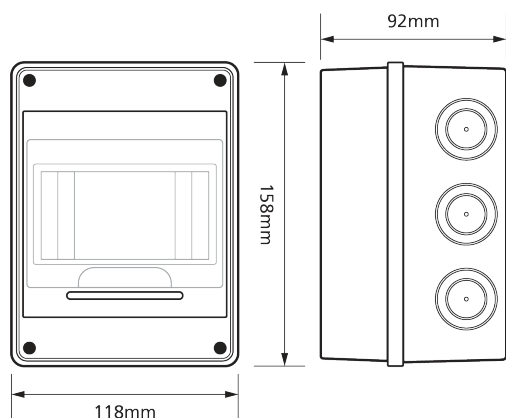

## 92.E.04

3 to 5 Module Plastic Enclosure with Earth and Neutral Terminal Blocks IP65

## Specification

IP Rating	IP65
Weight	397g
Width	118mm
Height	158mm
Depth	92mm
Mounting	Surface
Cable Entry	Knockout Entries - M20/29
Colour	Grey
Finish	Smooth
Material	ABS/PC
Compliance	CE
Guarantee	1 Year
Standards	EN 60670-22:2006

### Features:

- Snap closing tinted window
- Metal DIN rail
- Sealable
- 3 to 5 modules
- 11W dispersible power
- Equipped with flexible cable sleeves and E+N terminal blocks

Errors and omissions excepted (E&OE). All information is subject to change without notice and is correct at the time of print. Refer to issue number and date below.