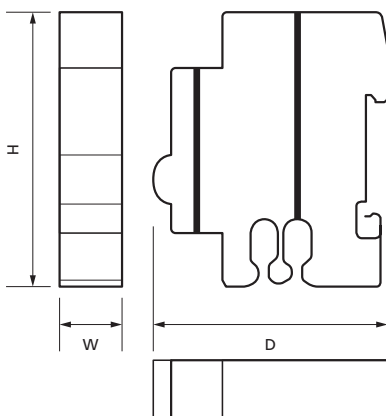

1 Module MCB Blanking Piece

Product Ref: **BM1P**

Technical Features:

- Will fit most modern boards and top hat DIN rail

Product Specification

Weight	0.023kg
Number of Modules	1
Colour	Grey
Finish	Smooth
Material	Plastic
Compliance	UKCA, CE
Guarantee	1 Year
Depth	69mm
Height	82mm
Width	18mm