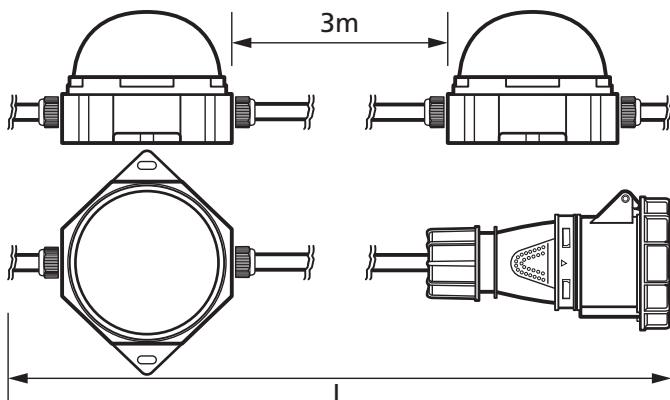

20m 110V Yellow LED Festoon Kit c/w 7 x 10W Integrated LEDs

Product Ref: **CXFS20MLED**

Technical Features:

- 20 metres, 7 x 10W LED capsules (linkable up to 100m)
- Total lumen: 8400lm
- Fixing points and hooks for easy installation
- 3 metre spacing
- Very efficient LEDs, reducing running costs
- Heat and glass free makes the units very safe
- Diffused lens reduces light glare

Product Specification

Wattage	70W (7 x 10W)
Voltage Rating	100-130V AC
IP Rating	IP55
Weight	2.600kg
Cable Length	20m
Cable Type	H05VVH2-F 2 x 0.75mm ²
Frequency	50/60 Hz
Operating Temperature	-10° to +40°
Mounting	2 x Fixing points and hooks per head
Colour Temperature	6500K
Lumens	8400lm
Number of Fittings	7
Average Life	25000 hours
Colour	Yellow
Supplied With	16A CEE Plug and Socket IP67
Class	Class II
Compliance	UKCA, CE
Guarantee	1 Year
Standards	EN 60598
Depth	66mm
Length	20m
Width	110mm