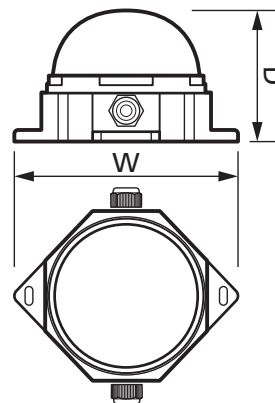

20m 110V Yellow LED Festoon Kit c/w 7 x 10W Integrated LEDs

Product Ref: **CXFS20MLED**

Technical Features:

- 20 metres, 7 x 10W LED capsules (linkable up to 100m)
- Total lumen: 8400lm
- Fixing points and hooks for easy installation
- 3 metre spacing
- Very efficient LEDs, reducing running costs
- Heat and glass free makes the units very safe
- Diffused lens reduces light glare

Product Specification

Wattage	70W (7 x 10W)
Voltage Rating	100-130V AC
IP Rating	IP55
Weight	2.600kg
Cable Length	20m
Cable Type	H05VVH2-F 2 x 0.75mm ²
Frequency	50/60 Hz
Operating Temperature	-10° to +40°
Mounting	2 x Fixing points and hooks per head
Colour Temperature	6500K
Lumens	8400lm
Number of Fittings	7
Average Life	25000 hours
Colour	Yellow
Supplied With	16A CEE Plug and Socket IP67
Class	Class II
Compliance	UKCA, CE
Guarantee	1 Year
Standards	EN 60598
Depth	66mm
Length	20m
Width	110mm