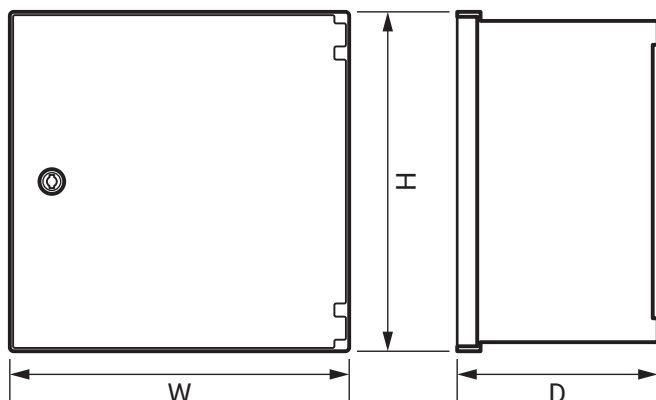

## 300 x 250 x 140mm GRP Enclosure Hinged Lid IP66 Grey

Product Ref: **HL32140**

### Technical Features:

- Glass reinforced polyester (GRP)
- Polyurethane gasket
- IP66 rated
- Hinged lockable lid
- Complies to IEC 62208
- Mounting plates available (sold separately)

## Product Specification

IP Rating	IP66
Weight	1.915kg
Mounting	Surface
Cable Entry	Plain Sides
Lid Type	Hinged
Lockable	Yes
Suitable Mounting Plate	MP32140
Colour	Grey
Material	Glass Reinforced Polyester
Compliance	UKCA, CE
Guarantee	1 Year
Standards	IEC 62208
Depth	140mm
Height	300mm
Width	250mm