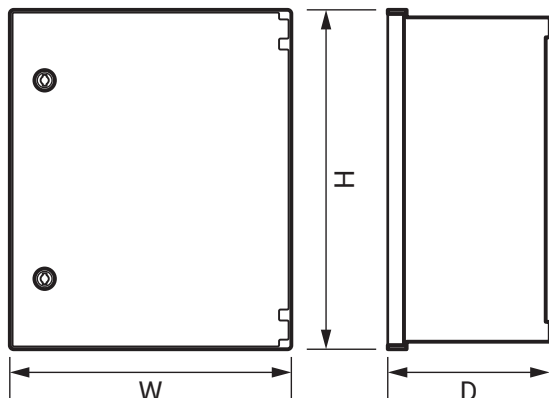

## 500 x 400 x 200mm GRP Enclosure Hinged Lid IP66 Grey

Product Ref: **HL54200**

### Technical Features:

- Glass reinforced polyester (GRP)
- Polyurethane gasket
- IP66 rated
- Hinged lockable lid
- Complies to IEC 62208
- Mounting plates available (sold separately)

## Product Specification

IP Rating	IP66
Weight	4.545kg
Mounting	Surface
Cable Entry	Plain Sides
Lid Type	Hinged
Lockable	Yes
Suitable Mounting Plate	MP54200
Colour	Grey
Material	Glass Reinforced Polyester
Compliance	UKCA, CE
Guarantee	1 Year
Standards	IEC 62208
Depth	200mm
Height	500mm
Width	400mm