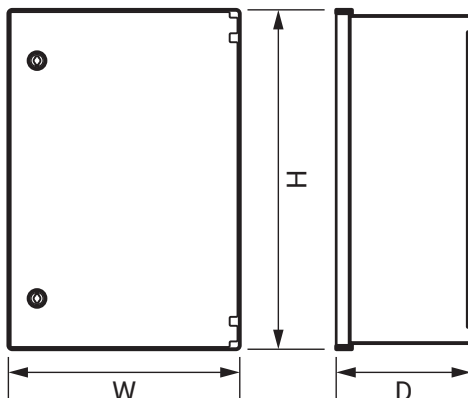

## 600 x 400 x 230mm GRP Enclosure Hinged Lid IP66 Grey

Product Ref: **HL64230**

### Technical Features:

- Glass reinforced polyester (GRP)
- Polyurethane gasket
- IP66 rated
- Hinged lockable lid
- Complies to IEC 62208
- Mounting plates available (sold separately)

## Product Specification

IP Rating	IP66
Weight	5.900kg
Mounting	Surface
Cable Entry	Plain Sides
Lid Type	Hinged
Lockable	Yes
Suitable Mounting Plate	MP64230
Colour	Grey
Material	Glass Reinforced Polyester
Compliance	UKCA, CE
Guarantee	1 Year
Standards	IEC 62208
Depth	200mm
Height	600mm
Width	400mm