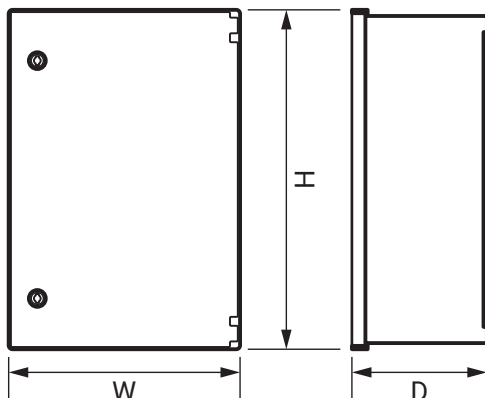

600 x 500 x 230mm GRP Enclosure Hinged Lid IP66 Grey

Product Ref: **HL65230**

Technical Features:

- Glass reinforced polyester (GRP)
- Polyurethane gasket
- IP66 rated
- Hinged lockable lid
- Complies to IEC 62208
- Mounting plates available (sold separately)

Product Specification

IP Rating	IP66
Weight	6.850kg
Mounting	Surface
Cable Entry	Plain Sides
Lid Type	Hinged
Lockable	Yes
Suitable Mounting Plate	MP65230
Colour	Grey
Material	Glass Reinforced Polyester
Compliance	UKCA, CE
Guarantee	1 Year
Standards	IEC 62208
Depth	200mm
Height	600mm
Width	500mm