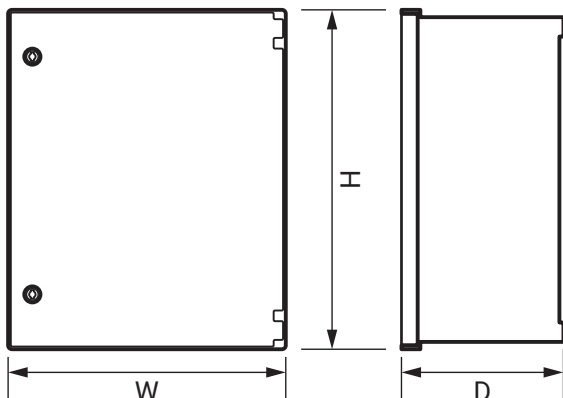

800 x 600 x 300mm GRP Enclosure Hinged Lid IP66 Grey

Product Ref: **HL86300**

Technical Features:

- Glass reinforced polyester (GRP)
- Polyurethane gasket
- IP66 rated
- Hinged lockable lid
- Complies to IEC 62208
- Mounting plates available (sold separately)

Product Specification

IP Rating	IP66
Weight	11.448kg
Mounting	Surface
Cable Entry	Plain Sides
Lid Type	Hinged
Lockable	Yes
Suitable Mounting Plate	MP86300
Colour	Grey
Material	Glass Reinforced Polyester
Compliance	UKCA, CE
Guarantee	1 Year
Standards	IEC 62208
Depth	200mm
Height	800mm
Width	600mm