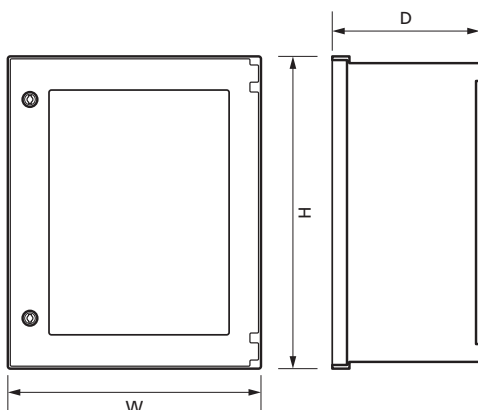

800mm x 600mm x 300mm GRP Enclosure Hinged Glazed Door IP66 Grey **Product Specification**

Product Ref: **HL86300P**

Technical Features:

- Glass reinforced polyester (GRP)
- Polyurethane gasket
- IP66 rated
- Hinged lockable lid
- Fixing kit included
- Complies to IEC 62208
- Mounting plates available (sold separately)

| | |
|-------------------------|----------------------------|
| IP Rating | IP66 |
| Weight | 10.800kg |
| Mounting | Surface |
| Cable Entry | Plain Sides |
| Lid Type | Hinged |
| Suitable Mounting Plate | MP86300 |
| Colour | Grey |
| Material | Glass Reinforced Polyester |
| Compliance | UKCA, CE |
| Guarantee | 1 Year |
| Standards | IEC 62208 |
| Depth | 300mm |
| Height | 800mm |
| Width | 600mm |