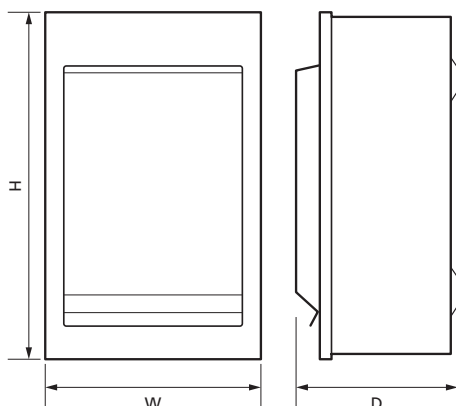

## 4 Module Small Metal Enclosure with Lid

Product Ref: **ME4S**

### Technical Features:

- Fully enclosed metal construction body with drop-down metal cover, DIN rail and earth bar
- Raised keyholes for secure easy installation
- Multiple circular cable entry knockouts top and bottom (M20 and M25)
- Finished in white polyester powder coating to RAL9010
- IP20 protection

## Product Specification

IP Rating	IP20
Weight	0.761kg
Number of Modules	4
Mounting	Surface
Cable Entry	Knockouts (M20 and M25)
Din Rail	Yes
Colour	White
Finish	Polyester Powder Coated
Door Type	Top Hinged
Material	Steel
Compliance	UKCA, CE
Guarantee	1 Year
Depth	82mm
Height	175mm
Width	110mm