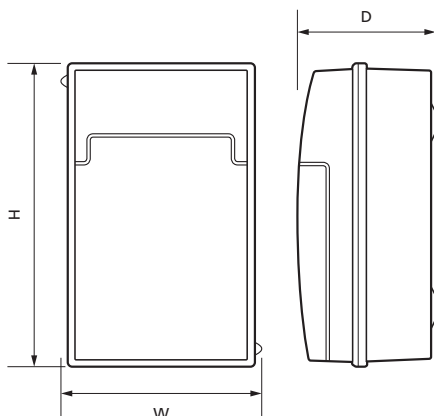

## Metal Garage or Shower Unit IP65 Empty Body

Product Ref: **MGUE4WIP65**

### Technical Features:

- Neutral and earth terminals, DIN rail, neutral cable and busbar included
- Fully enclosed metal construction body with drop-down metal cover and retaining clip
- Raised keyholes for secure easy installation
- Multiple circular cable entry knockouts (M20)
- Accessories pack plus a full set of self adhesive graphic or textural, warning and fixing date labels
- BS 7671 Amendment 3 and BS EN 61439-3 compliant

## Product Specification

Voltage Rating	230V
IP Rating	IP65
Weight	1.175kg
Number of Modules	4
Cable Entry	Knockouts (M20 and M32)
Mounting	Surface
Colour	White
Finish	Polyester Powder Coated
Material	Steel
Compliance	UKCA, CE
Guarantee	1 Year
Standards	BS 7671 Amendment 3, BS EN 61439-3
Depth	100mm
Height	220mm
Width	140mm