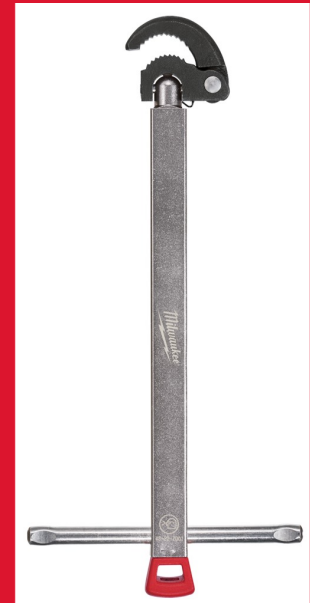

Basin wrench compact - 1 pc

BASIN WRENCH

- Ratchet-compatible design: Accepts $\frac{3}{8}$ " ratchet.
- Hi-leverage design: Achieve break-away torque on stuck fasteners.
- Door-knob handle: More comfortable than square.
- Easy to adjust handle: Best-in-class adjustability.

Article Number	48227001
Jaw size (mm)	10 - 32
Pack quantity	1