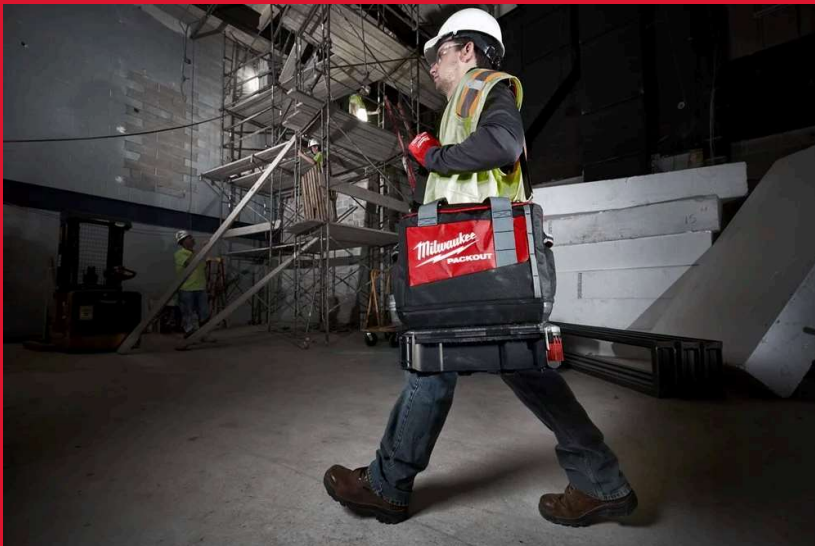

Packout Duffel Bag 15in / 38cm

PACKOUT™ DUFFEL BAG

- Part of the PACKOUT™ modular storage system.
- Made from 1680D Ballistic Material for jobsite durability.
- Impact resistant polymer base protects contents from water, dirt and tear.
- Large storage capacity for larger tools.
- Cushioned shoulder strap, top and side handles for flexible carry.