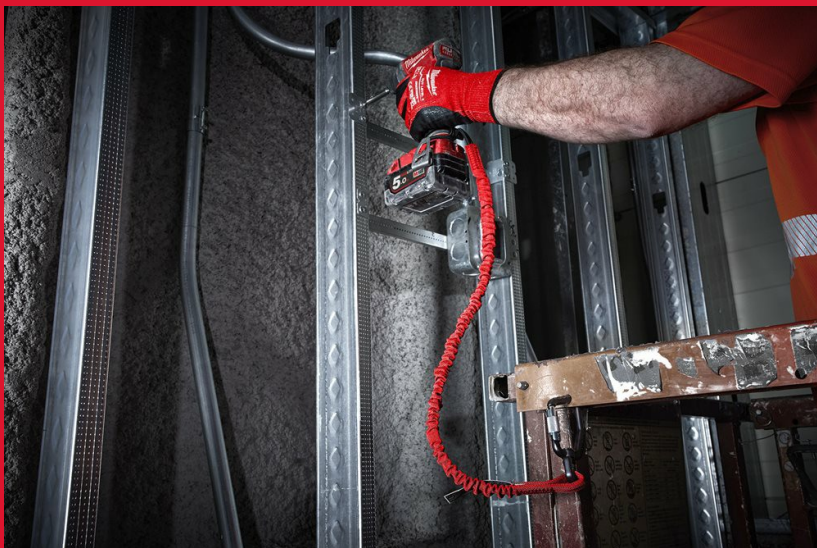

4.5 kg Locking Tool Lanyard - 1pc

LOCKING TOOL LANYARDS

- Superior shock absorption - gradually stop the tool if dropped.
- Double locking carabiner - ensures a secure connection that cannot become loose or slip off accidentally.
- Integrated swivel - prevents twists and tangles allowing increased mobility.
- Colour coded weight rating - easy identification of lanyard weight capacity.
- High versatility - lanyard accessories can be added to connect all tools to the lanyards.

Colour code	Red
Length (mm)	921
Article number	4932471351