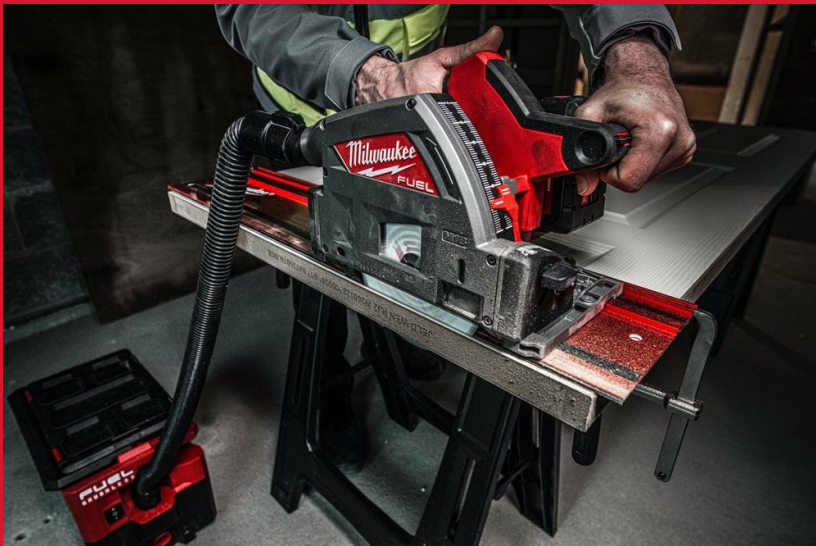

GR 800

0.8 M ALUMINIUM GUIDE RAIL

- 0.8 m aluminium guide rail
- Compatible with M18 FPS55 M18 FCSG66, M18 FMCS66 and CS85 CBE

Article Number 4932479065

Pack quantity 1