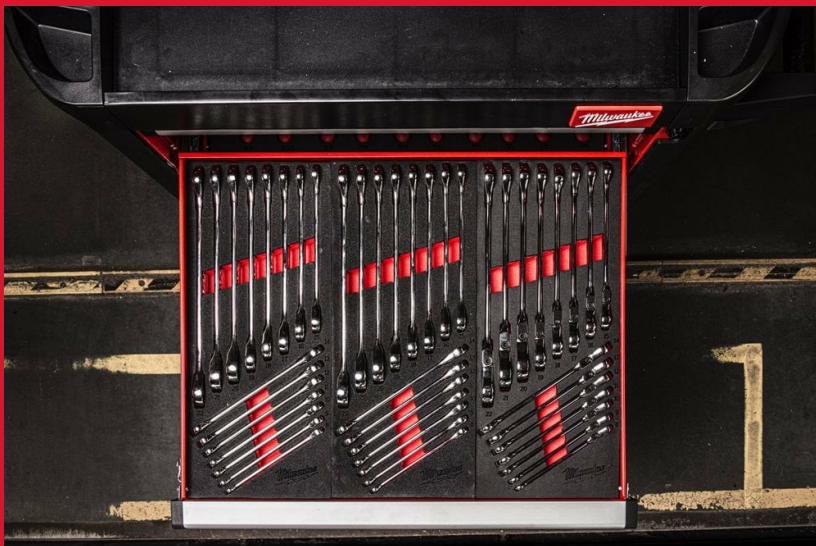

Maxbite Ratcheting Combination Spanner Set Foam Insert

MAX BITE™ RATCHETING COMBINATION SPANNER SET FOAM INSERT

- 144 Ratcheting teeth positions giving 2.5° arc swing allowing access in tighter spaces.
- Durable double stacked pawls for long-lasting ratchet life.
- MAX BITE™ open-end grip reduces rounding and stripping.
- Rounded I-Beam handle for comfortable handling grip.

Article Number	4932479828
Contents	8, 9, 10, 11, 12, 13, 14, 15, 16, 17, 18, 19, 20, 21, 22 mm
Dimensions (mm)	45 x 178.5 x 417
Drawer size	1/3
Pack quantity	15