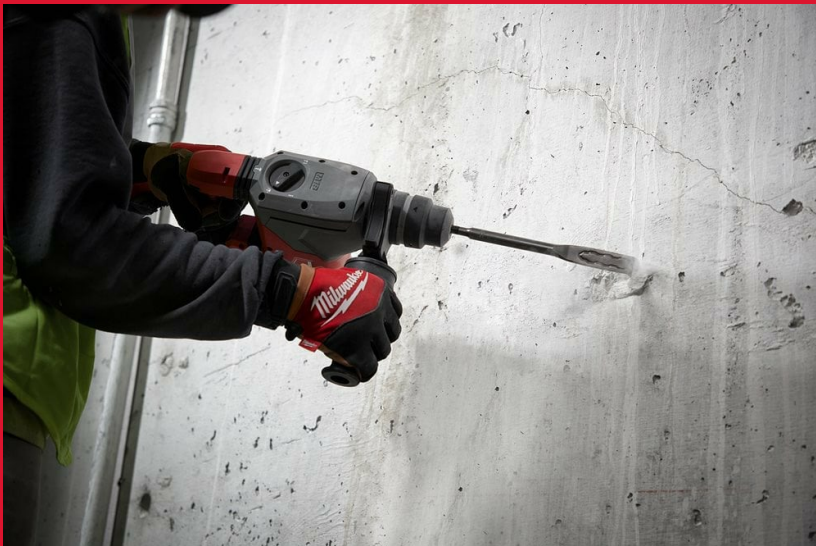

SDS + Sledge Point Chisel 250mm - 10 pc

SDS-PLUS SLEDGE™ CHISELS

- Up to 3x longer life compared to standard chisels.
- Self-sharpening tip geometry for increased productivity.
- Reinforced edges for maximum durability.
- Made in Germany.