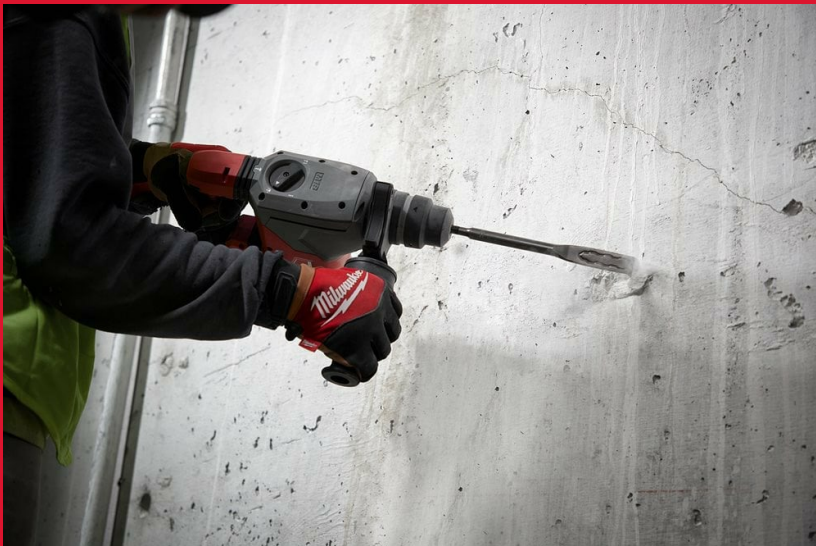

## SDS-PLUS SLEDGE™ CHISELS

---

- Up to 3x longer life compared to standard chisels.
- Self-sharpening tip geometry for increased productivity.
- Reinforced edges for maximum durability.
- Made in Germany.