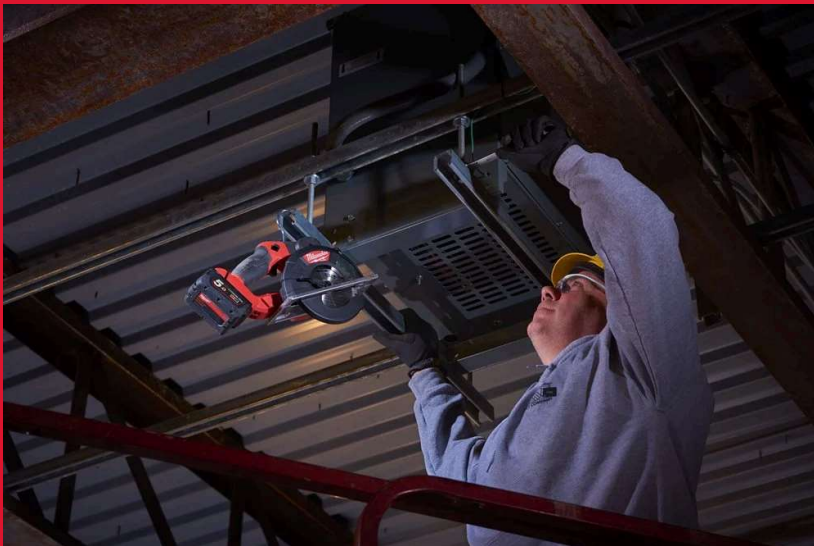

M18 FMCS-O

M18 FUEL™ 57 MM METAL CIRCULAR SAW

- Dry-cutting technology provides cold, fast and burr-free metal cutting
- Tool-free depth adjustment, quickly and easily adjusts cutting depth from 0 to 57 mm
- Compact and light weight design for most comfortable use
- Dual-action trigger prevents any accidental start up
- Tool-free cutting depth adjustment and plunge lever for fast and effective plunge cuts
- Compact and light weight design for most comfortable use
- On board allen key storage for easy access and preventing losing the key
- Supplied with 150 mm 34 teeth metal cutting blade
- The DNA of our FUEL™ platform redefines the balance of cordless technologies. MILWAUKEE®'s POWERSTATE™ brushless motor, REDLITHIUM™ battery pack and REDLINK PLUS™ electronic intelligence delivering outstanding power, run time and durability
- Flexible battery system: works with all MILWAUKEE® M18™ batteries

REDLITHIUM™

No load speed (rpm)	3,900
Blade diameter (mm)	150
Bore size (mm)	20
Cutting depth (mm)	57
Weight with battery pack (EPTA) (kg)	2,8 (M18 B5)
Kit included	No batteries supplied, No charger supplied, No kitbox or bag supplied
Article Number	4933459191