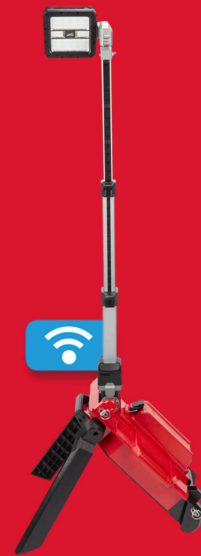

M18 ONERSAL-O

M18™ ONE-KEY™ LED REMOTE STAND LIGHT

- Optimise brightness and run time by adjusting the light output from 0 - 5400 lumens
- ONE-KEY™ tool customisation allows user to control brightness and set light settings remotely
- ONE-KEY™ tool tracking & security offers a free of charge cloud-based tracking network and inventory management platform for your tools. ONE-KEY™ also features a remote locking functionality
- IP67 allows use in all weather conditions (heavy rain, snow, dusty environments)
- Reinforced leg design with 3 different leg deployment options for best durability and stability
- Highly durable and impact resistant polycarbonate lens and all aluminium cam design to protect the light from rough working conditions
- TRUEVIEW™ high definition light output delivers consistent beam, optimised colour temperature and true representation of colours and detail
- Sealed battery compartment for up to 2 packs to extend run time
- Change height from 0.5 m to 1.65 m to cast light from overhead to limit shadows
- Collapsible to only 55 cm for easy storage and transportation
- -

REDLITHIUM™

Bulb type	LED
Max. light output High/Medium/Low/Strobe (lumens)	5400/ 3000/ 1550/ -
Max. run time with 2 x M18 B9 battery [h]	7/ 12,5/ 26/ -
Weight with battery pack (EPTA) (kg)	10,1 (M18 B5)
Kit included	No batteries supplied, No charger supplied, No kitbox or bag supplied
Article Number	4933459431