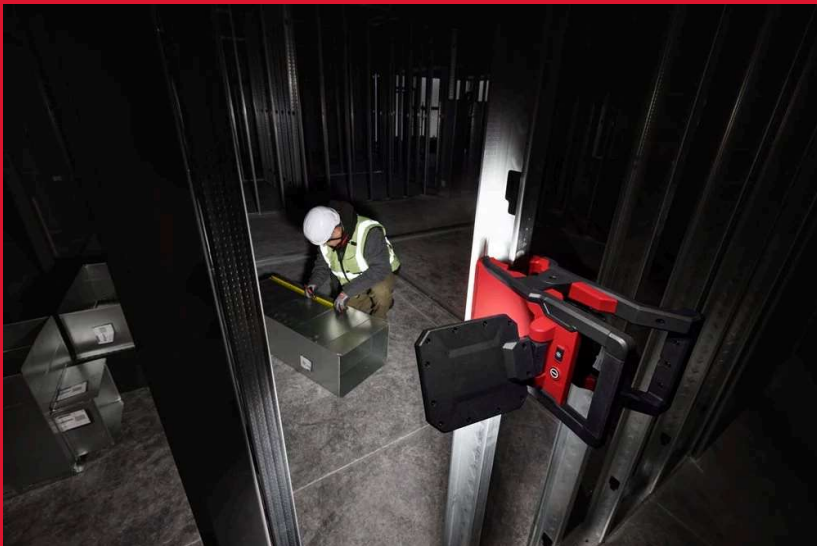

M18 PAL2-O

M18™ PIVOTING AREA LIGHT

- TRUEVIEW™ high definition lighting with up to 2,000 lumens
- Up to 24 hours of run time on M18™ 5.0 Ah battery pack
- 3 modes to manage output and run time
- Magnetic mounting and up to 7.62 cm clamp opening
- 359° of horizontal rotation and 170° of vertical rotation for complete light head adjustability
- Flexible battery system: works with all MILWAUKEE® M18™ batteries

REDLITHIUM™

Max. light output Area Mode High Medium Low [lumens]	2,000/ 1,000/ 500
Max. run time on area mode with M18 B5 battery [h]	6/ 12/ 24
Weight with battery pack (EPTA) (kg)	2.9 (M18 B5)
Kit included	No batteries supplied, No charger supplied, No kitbox or bag supplied
Article number	4933493547