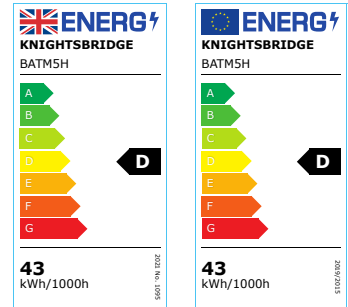

DATASHEET

BATM5H

230V 5ft 43W Modular LED High Lumen Batten - 4000K

www.mlaccessories.co.uk

MLA PART CODE	BATM5H
DESCRIPTION	230V 5ft 43W Modular LED High Lumen Batten - 4000K
NET WEIGHT (KG)	1.5
FINISH	White
DIFFUSER	Opal
DIMENSIONS (MM)	Length - 1525 Height - 70 Width - 61
CONSTRUCTION	Construction - Pressed steel Construction 2 - & polycarbonate
CLASS	I
IP RATING	IP20
IK RATING	IK08
WATTAGE (W)	43
LAMP TECHNOLOGY	LED
LAMP INCLUDED	Yes
LUMENS (LM)	6150
LUMENS LIGHT SOURCE ONLY (LM)	6700
LUMEN TOLERANCE	5%
EFFICACY (LM/W)	151.7
CIRCUIT WATTAGE (W)	44.3
CCT	4000K
LIGHT COLOUR	Cool White
CRI	>80
SDCM	<6
RUNNING CURRENT (A)	0.196
DISPLACEMENT FACTOR	>0.7
SVM	0
PST-LM	0.01
L70B50 LIFESPAN (HRS)	100000