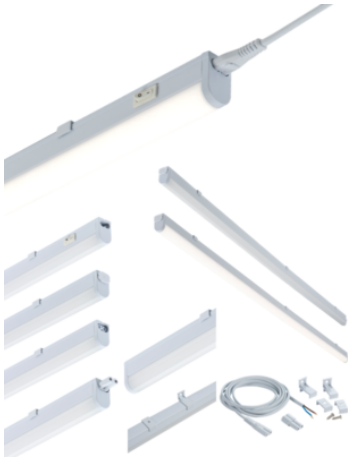

### UCLED4CW

230V 4W LED Linkable Striplight 4000K (277mm)

[www.mlaccessories.co.uk](http://www.mlaccessories.co.uk)

MLA PART CODE	UCLED4CW
DESCRIPTION	230V 4W LED Linkable Striplight 4000K (277mm)
NET WEIGHT (KG)	0.173
FINISH	White
DIFFUSER	Opal
DIMENSIONS (MM)	Length - 277 Width - 22.8 Projection - 36
CONSTRUCTION	Construction - Polycarbonate
CLASS	II
IP RATING	IP20
WATTAGE (W)	4
LAMP TECHNOLOGY	LED
LAMP INCLUDED	Yes
LUMENS (LM)	360
LUMENS LIGHT SOURCE ONLY (LM)	460
LUMEN TOLERANCE	5%
EFFICACY (LM/W)	117.9
CIRCUIT WATTAGE (W)	3.9
CCT	4000K
LIGHT COLOUR	Cool White
CRI	>80
SDCM	<6
RUNNING CURRENT (A)	0.03
DISPLACEMENT FACTOR	>0.9
SVM	0.001
PST-LM	0.001
BEAM ANGLE (DEGREES)	145
LIFE SPAN (HRS)	30,000
L70B50 LIFESPAN (HRS)	54,000