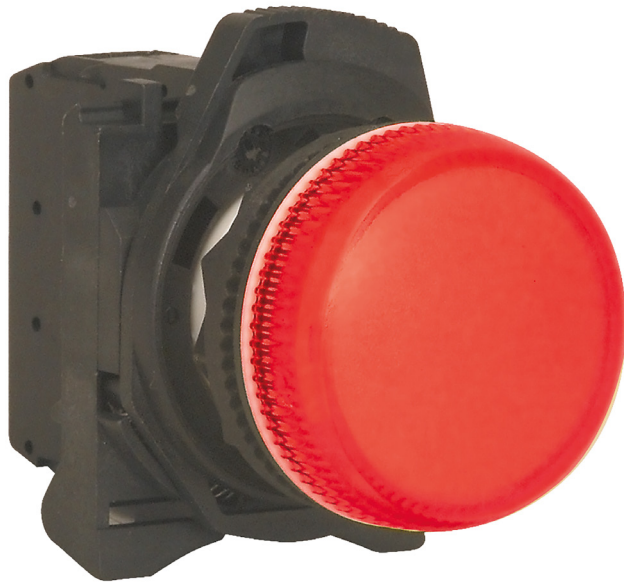

# D7PP4PN3RHS

Sprecher and Schuh D7 Pilot Light 22.5mm Hangsell Pack  
Plastic LED 24V AC DC Red

PUSHBUTTON AND PILOT LIGHTS

**sprecher+**  
**schuh**

<b>Component type</b>	Indicator light complete
<b>Range</b>	D7
<b>Model</b>	N/A
<b>Product status</b>	Existing

The Sprecher+Schuh D7 line of operator control devices are a diverse range of 22.5mm mount pushbuttons, pilot lights, selector switches, emergency stops, ideal for use in applications requiring reliable performance. A modular design allows for easy configuration and assembly. Available in plastic and metal types, optional accessories include enclosures, legend plates, padlocks and colour caps.

## CONSTRUCTION

<b>Colour lens</b>	Red
<b>IP rating</b>	IP65/IP66/IP69K
<b>Material front ring</b>	Plastic
<b>With light source</b>	Yes
<b>Construction type lens</b>	Round

## DIMENSIONS

<b>Hole diameter</b>	22.5 mm
<b>Diameter cap</b>	29.6 mm