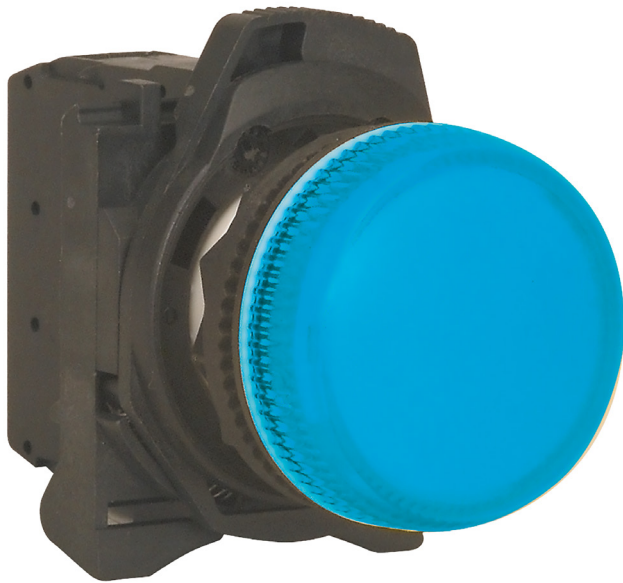

D7PP6PN3W

Sprecher and Schuh D7 Pilot Light 22.5mm Complete Plastic LED 24V AC DC Blue Lens

PUSHBUTTON AND PILOT LIGHTS

sprecher+
schuh

Component type	Indicator light complete
Range	D7
Model	N/A
Product status	Existing

The Sprecher+Schuh D7 line of operator control devices are a diverse range of 22.5mm mount pushbuttons, pilot lights, selector switches, emergency stops, ideal for use in applications requiring reliable performance. A modular design allows for easy configuration and assembly. Available in plastic and metal types, optional accessories include enclosures, legend plates, padlocks and colour caps.

Colour lens	Blue
IP rating	IP65/IP66/IP69K
Material front ring	Plastic
With light source	Yes
Construction type lens	Round

MECHANICAL

Max. shock acceleration	100 g
Max. vibration frequency, operational	2000 Hz
Max. vibration acceleration	10 m/s ²

PHOTOMETRIC

Luminous intensity	0 cd
---------------------------	------

DIMENSIONS

Hole diameter	22.5 mm
Diameter cap	29.6 mm