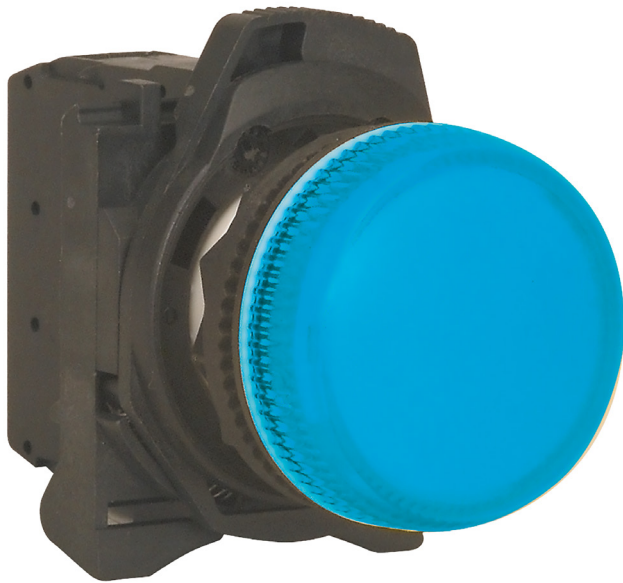

D7PP6PN7W

Sprecher and Schuh D7 Pilot Light 22.5mm Complete Plastic LED 240V AC Blue Lens

PUSHBUTTON AND PILOT LIGHTS

sprecher+
schuh

Component type	Indicator light complete
Range	D7
Model	N/A
Product status	Existing

The Sprecher+Schuh D7 line of operator control devices are a diverse range of 22.5mm mount pushbuttons, pilot lights, selector switches, emergency stops, ideal for use in applications requiring reliable performance. A modular design allows for easy configuration and assembly. Available in plastic and metal types, optional accessories include enclosures, legend plates, padlocks and colour caps.

ELECTRICAL

Voltage type	AC
Rated current In	0.02 A
Type of electric connection	Screw connection
Number of indicator lights	1
Rated frequency	50-60 Hz
Lamp power	1 W
Operating voltage	240 V

CONSTRUCTION

Colour lens	Blue
IP rating	IP65/IP66/IP69K
Material front ring	Plastic
With light source	Yes
Construction type lens	Round

Hole diameter	22.5 mm
Diameter cap	29.6 mm