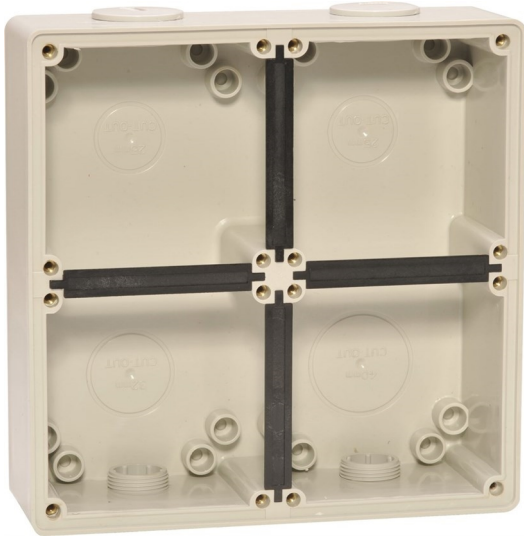

Catalogue No: **ISOBB4G**

BACK BOX FOUR GANG STANDARD H198xW198xD63mm GREY

Plugs, Sockets and Switches > Plugs and Sockets > IP66 Plugs and Sockets > ISO Plugs and Sockets > ISO Back Boxes, RCD Covers and Accessories > Back Boxes

Four Gang Back Box Grey

- Large range covering 10 to 50A in 3, 4 and 5 pin configurations
- Components available: Switched Socket outlets, Switches, Socket Outlets, Plugs, Extension Sockets, Appliance Inlets, RCD Protected Outlets, Back Boxes and large range of accessories
- High ingress protection of IP66 across the range
- User friendly design with extruded ribbed grips, large switch handle and large socket latches for easy operation with or without gloves
- Suitable for most industrial and commercial applications
- Designed and tested to AS/NZS 3112 and AS/NZS 3123

Representative Photo Only
(actual product may vary based on configuration selections)

SPECIFICATIONS

Product Series	ISO
Component Type Plugs And Sockets	Standard
IP Rating	IP66
Material, Body / Housing	PC (Polycarbonate) material
Colour, Body / Housing	Grey colour
Chemical Resistant Body / Housing	No body
Number of Gangs	4 qty
Height	198 mm
Width	198 mm
Depth	63 mm
Standards Compliance	AS/NZS 3112:2004 AS/NZS 3123:2005