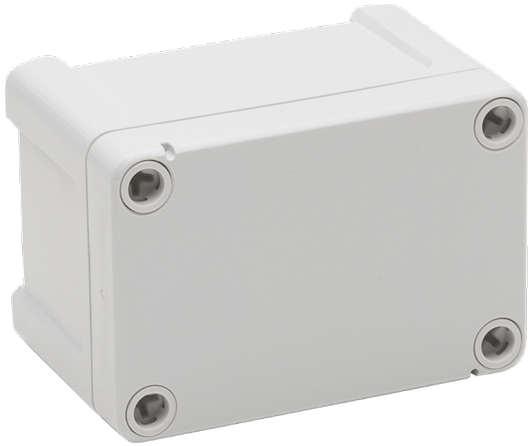

Catalogue No: **NLP 241911**

TERMINAL BOX NLINE PLASTIC IP65 H240 x W191 x D107mm GREY

Enclosures and Climate Control > Standard Enclosures > Terminal Boxes > NLINE Thermoplastic Terminal Boxes > NLINE ABS Insulated Plastic Terminal Boxes > Enclosures with Grey Cover (Mounting Plates Sold Separately)

Representative Photo Only
(actual product may vary based on configuration selections)

Terminal Box NLine Plastic IP65 Grey H240xW191xD107mm

- Fourteen sizes with plain cover for printing, stickers and switches covering every day applications
- Grey base RAL 7035 with grey or transparent cover with IP65 and IK07 protection ensuring good protection against water and dust ingress
- Cover screws are wire seal compatible to ensure anti-tampering

SPECIFICATIONS

Product Series	NLP
Material, Body / Housing	ABS material
Height	240 mm
Width	191 mm
Depth	107 mm
IK Rating	IK07
IP Rating	IP65
Colour, Body / Housing	Light Grey (RAL 7035) colour
Colour, Cover	Grey colour
Electrical Insulation	Totally insulated
Halogen Free	Yes
UV Rating	Indoor Use Only
Flammability Rating (UL94)	UL 746C
Glow Wire Rating	IEC 60695-2-1 650°C
Material, Gasket / Seal	PUR / PU material
Material, Screws / Fastening	Polyamide Screws/Fastening
Standards Compliance	EN 60529 EN 62208:2003 EN 62262 UL 746C IEC 60695-2-1 650°C