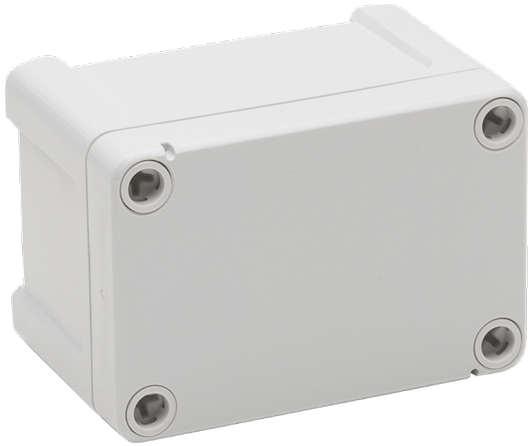

Catalogue No: **NLP 292411**

TERMINAL BOX NLINE PLASTIC IP65 H289 x W239 x D107mm GREY

Enclosures and Climate Control > Standard Enclosures > Terminal Boxes > NLINE Thermoplastic Terminal Boxes > NLINE ABS Insulated Plastic Terminal Boxes > Enclosures with Grey Cover (Mounting Plates Sold Separately)

Representative Photo Only
(actual product may vary based on configuration selections)

Terminal Box NLine Plastic IP65 Grey H289xW239xD107mm

- Fourteen sizes with plain cover for printing, stickers and switches covering every day applications
- Grey base RAL 7035 with grey or transparent cover with IP65 and IK07 protection ensuring good protection against water and dust ingress
- Cover screws are wire seal compatible to ensure anti-tampering

SPECIFICATIONS

Product Series	NLP
Material, Body / Housing	ABS material
Height	289 mm
Width	239 mm
Depth	107 mm
IK Rating	IK07
IP Rating	IP65
Colour, Body / Housing	Light Grey (RAL 7035) colour
Colour, Cover	Grey colour
Electrical Insulation	Totally insulated
Halogen Free	Yes
UV Rating	Indoor Use Only
Flammability Rating (UL94)	UL 746C
Glow Wire Rating	IEC 60695-2-1 650°C
Material, Gasket / Seal	PUR / PU material
Material, Screws / Fastening	Polyamide Screws/Fastening
Standards Compliance	EN 60529 EN 62208:2003 EN 62262 UL 746C IEC 60695-2-1 650°C