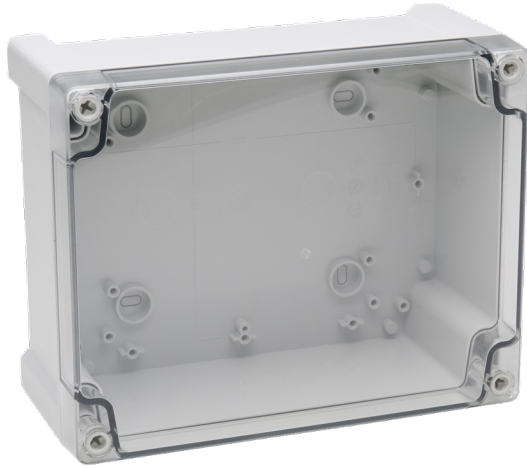

## TERMINAL BOX NLINE PLASTIC IP65 H289 x W239 x D107mm CLEAR

Enclosures and Climate Control > Standard Enclosures > Terminal Boxes > NLINE Thermoplastic Terminal Boxes > NLINE ABS Insulated Plastic Terminal Boxes > Enclosures with Transparent Cover (Mounting Plates Sold Separately)

### Terminal Box NLine Plastic IP65 Clear H289xW239xD107mm

- Fourteen sizes with plain cover for printing, stickers and switches covering every day applications
- Grey base RAL 7035 with grey or transparent cover with IP65 and IK07 protection ensuring good protection against water and dust ingress
- Cover screws are wire seal compatible to ensure anti-tampering

#### SPECIFICATIONS

Product Series	NLP
Material, Body / Housing	ABS material
Height	289 mm
Width	239 mm
Depth	107 mm
IK Rating	IK07
IP Rating	IP65
Colour, Body / Housing	Light Grey (RAL 7035) colour
Colour, Cover	Smoked Grey Transparent colour
Electrical Insulation	Totally insulated
Halogen Free	Yes
UV Rating	Indoor Use Only
Flammability Rating (UL94)	UL 746C
Glow Wire Rating	IEC 60695-2-1 650°C
Material, Gasket / Seal	PUR / PU material
Material, Screws / Fastening	Polyamide Screws/Fastening
Standards Compliance	EN 60529 EN 62208:2003 EN 62262 UL 746C IEC 60695-2-1 650°C