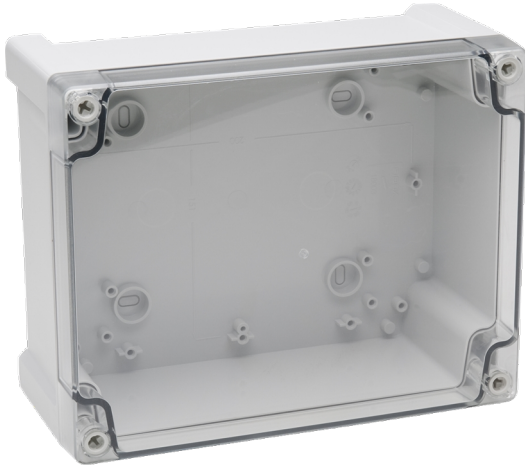

## TERMINAL BOX NLINE PLASTIC IP65 H344 x W289 x D117mm CLEAR

Enclosures and Climate Control > Standard Enclosures > Terminal Boxes > NLINE Thermoplastic Terminal Boxes > NLINE ABS Insulated Plastic Terminal Boxes > Enclosures with Transparent Cover (Mounting Plates Sold Separately)

Representative Photo Only  
(actual product may vary based on configuration selections)

### Terminal Box NLine Plastic IP65 Clear H344xW289xD117mm

- Fourteen sizes with plain cover for printing, stickers and switches covering every day applications
- Grey base RAL 7035 with grey or transparent cover with IP65 and IK07 protection ensuring good protection against water and dust ingress
- Cover screws are wire seal compatible to ensure anti-tampering

#### SPECIFICATIONS

Product Series	NLP
Material, Body / Housing	ABS material
Height	344 mm
Width	289 mm
Depth	117 mm
IK Rating	IK07
IP Rating	IP65
Colour, Body / Housing	Light Grey (RAL 7035) colour
Colour, Cover	Smoked Grey Transparent colour
Electrical Insulation	Totally insulated
Halogen Free	Yes
UV Rating	Indoor Use Only
Flammability Rating (UL94)	UL 746C
Glow Wire Rating	IEC 60695-2-1 650°C
Material, Gasket / Seal	PUR / PU material
Material, Screws / Fastening	Polyamide Screws/Fastening
Standards Compliance	EN 60529 EN 62208:2003 EN 62262 UL 746C IEC 60695-2-1 650°C