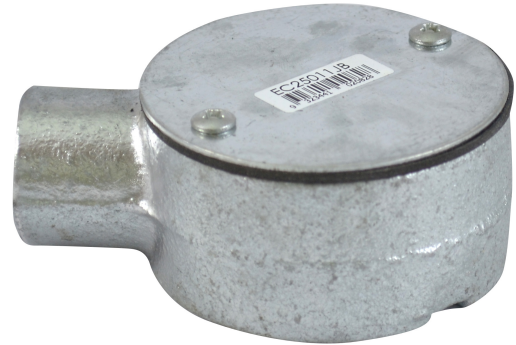

## Junction Box 1 Way 25mm

Item Code: 3000670

Part Number: TRAEC25011JB

25mm heavy duty one-way junction box. Single conduit entry. Screw-off cover for inspecting cable terminations. Tapped hole in base for earthing screw. Hot dipped galvanised steel fitting that is strong, durable and highly resistant to corrosion. Suitable for underground or industrial environments.

### General

|                 |                             |
|-----------------|-----------------------------|
| Unit of Measure | Each                        |
| Material        | Hot Dipped Galvanised Steel |
| Coating         | HDG                         |

### Dimensions

|                  |       |
|------------------|-------|
| Nominal Diameter | 25 mm |
|------------------|-------|