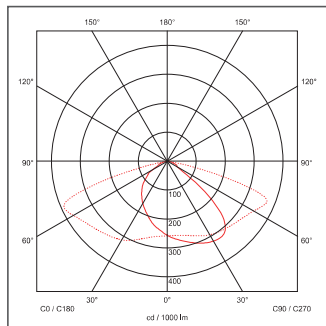

General Information

Dimensions (mm)	615 (L) x 233 (W) x 100 (D)
Spigot Diameter (mm)	76
Materials	Body: Powdercoated Aluminium Diffuser: Glass
Finish	Light Grey (RAL 7037)
Product Weight (Kg)	4.45
Ingress Protection	IP66
Impact Rating (IK)	10
Warranty (Years)	5

Supply & Power Information

Input Voltage & Frequency (V~ / Hz)	100-277 50/60
Safety Class	I
Surge Protection Installed	Yes
Circuit Wattage (W)	100
LED Wattage (W)	100
Inrush Current	75A (316uS@230V~)
Power Factor	>0.9
Operating Temperature (°C)	-20 to +50
Maximum Critical Temperature (°C)	+90
Input Terminations	3 Pole Screw Terminals

Luminaire Output

Colour Temperature (K)	3000	4000	6000
Typical Luminous Flux (lm)	14000	15500	14000
Efficacy (lm/W)	140	155	140
Colour Rendering Index (CRI)	>70		
Flicker Free	Yes		
LED Lifetime (L70) (Hours)	50,000		

Dimming Information

Dimmable | No

Compatible Accessories

OV113PC - 3 Pin IP65 Photocell
OV113WB - 1175mm Wall Bracket - Grey

4000