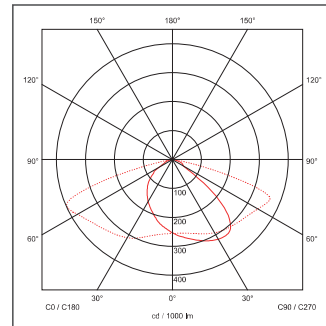

General Information

Dimensions (mm)	615 (L) x 233 (W) x 100 (D)
Spigot Diameter (mm)	76
Materials	Body: Powdercoated Aluminium Diffuser: Glass
Finish	Light Grey (RAL 7037)
Product Weight (Kg)	4.45
Ingress Protection	IP66
Impact Rating (IK)	10
Warranty (Years)	5

Supply & Power Information

Input Voltage & Frequency (V~ / Hz)	100-277 50/60
Safety Class	I
Surge Protection Installed	Yes
Circuit Wattage (W)	100
LED Wattage (W)	100
Inrush Current	75A (316uS@230V~)
Power Factor	>0.9
Operating Temperature (°C)	-20 to +50
Maximum Critical Temperature (°C)	+90
Input Terminations	3 Pole Screw Terminals

Luminaire Output

Colour Temperature (K)	3000	4000	6000
Typical Luminous Flux (lm)	14000	15500	14000
Efficacy (lm/W)	140	155	140
Colour Rendering Index (CRI)	>70		
Flicker Free	Yes		
LED Lifetime (L70) (Hours)	50,000		

Dimming Information

Dimmable | No

Compatible Accessories

OV113PC - 3 Pin IP65 Photocell
OV113WB - 1175mm Wall Bracket - Grey

6000