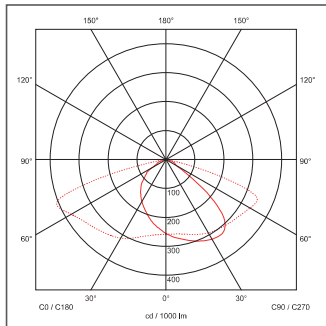

Compatible Accessories

OV113PC - 3 Pin IP65 Photocell
OV113WB - 1175mm Wall Bracket - Grey

3000