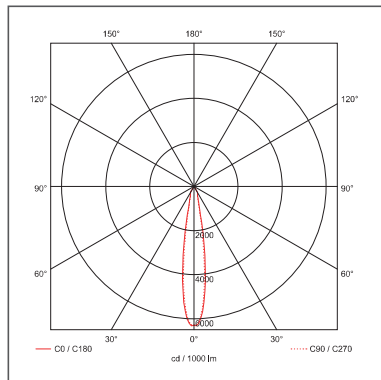

General Information

Dimensions (mm)	90 (W) x 120 (D) x 143 (H)
Materials	Body: Powdercoated Aluminium
Finish	Grey (RAL7024)
Product Weight (Kg)	0.725
Ingress Protection	IP54
Mounting	Wall
Warranty (Years)	3

Supply & Power Information

Input Voltage & Frequency (V~ / Hz)	230 50/60
Safety Class	I
Circuit Wattage (W)	6
LED Wattage (W)	6
Inrush Current/Time	<30A (<0.5s)
Power Factor	>0.9
Operating Temperature (°C)	-20 to +40
Critical Temperature (°C)	+80
Driver Information	Integrated
Input Terminations	Terminal Block (Screw Terminals)

Luminaire Output

Colour Temperature (K)	3000
Colour Render Index (CRI)	>80
Typical Luminous Flux (lm)	515
Efficacy (lm/W)	86
Beam Angle (°)	60
Flicker Free	Yes
LED Lifetime (L70) (Hours)	50,000

Dimming Information