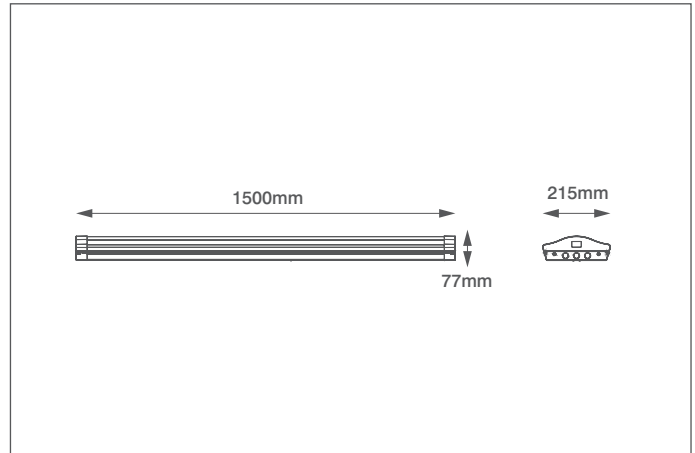

## Technical Specification

Product Code: OV841550CTA

Description: 50W 1500mm Linear Batten CTA Switchable LED Light

### General Information

Dimensions (mm)	1500 (L) x 215 (W) x 77 (D)
Materials	Base: Powdercoated Steel Opaque Diffuser: Polycarbonate
Finish	White (RAL 9016)
Product Weight (Kg)	3.18
Ingress Protection	IP20
Impact Rating (IK)	06
Flammability Rating	TP(b)
Mounting	Ceiling, Wall or Suspended
Fixing Components Supplied	Wall Plugs, Washers & Screws Supplied
Warranty (Years)	5