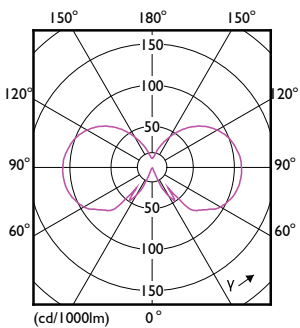

Product data

General Information	
Cap base	E27 [E27]
EU RoHS compliant	Yes
Nominal lifetime (nom.)	15000 h
Switching cycle	20,000X
	Sphere
Light Technical	
Colour Code	827 [CCT of 2,700 K]
Luminous flux (nom.)	806 lm
Colour designation	Warm white (WW)
Correlated Colour Temperature (Nom)	2700 K
Luminous efficacy (rated) (nom.)	115.00 lm/W
Colour consistency	<6
Colour rendering index (nom.)	80
LLMF at end of nominal lifetime (nom.)	70 %
Operating and Electrical	
Input frequency	50 to 60 Hz
Power (Rated) (Nom)	7 W

Dimensional drawing

Bulb ST64 230V 7-60W 806lm 2700K E27 ND

Product	D	C
CorePro LEDBulbND 7-60W E27 ST64 827CL G	64 mm	140 mm

Photometric data

LEDbulb 60W E27 827 CL ST64 ND

LEDbulb 60W E27 827 CL A60 ND

LEDbulb 60W E27 827 CL A60 ND