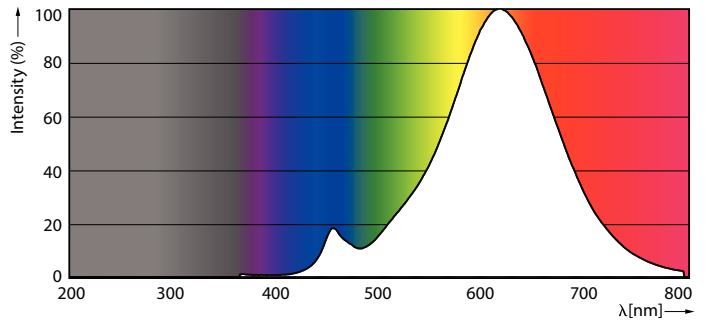

LEDbulb 60W E27 827 CL A60 ND