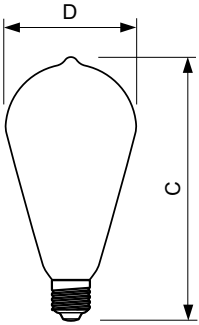

Classic filament LEDbulbs

387392

Product Data

Full product code	871951434675800
Order product name	CorePro LEDBulbND 7-60W E27 ST64 827CL G
EAN/UPC – product	8719514346758
Order code	34675800

SAP numerator – quantity per pack	1
Numerator – packs per outer box	10
SAP material	929001387692
SAP net weight (piece)	0.048 kg

Dimensional drawing

Bulb ST64 230V 7-60W 806lm 2700K E27 ND

Product	D	C
CorePro LEDBulbND 7-60W E27 ST64 827CL G	64 mm	140 mm

Photometric data

LEDbulb 60W E27 827 CL ST64 ND

LEDbulb 60W E27 827 CL A60 ND

LEDbulb 60W E27 827 CL A60 ND