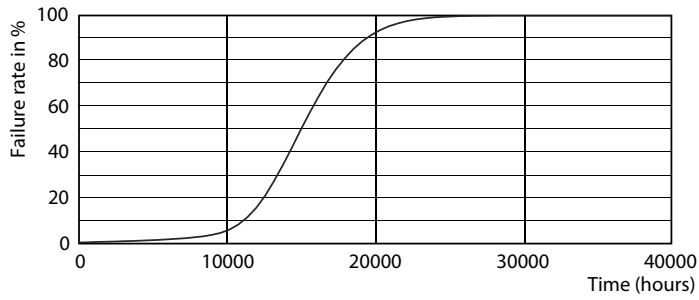

Classic filament LEDbulbs

Lifetime

LEDbulb 60W E27 827 CL A60 ND