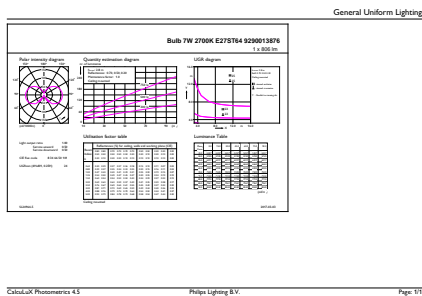

Photometric data

LEDbulb 60W E27 827 CL ST64 ND